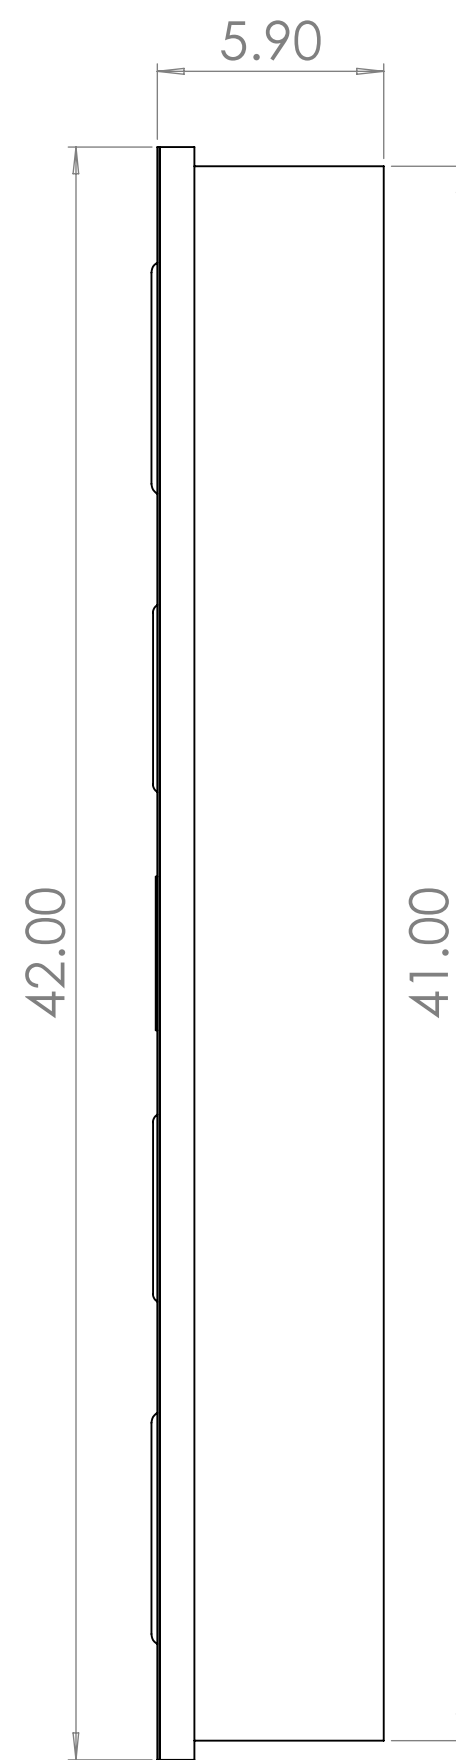

Note : There may be small variances in the dimensional measurements.

UNLESS OTHERWISE SPECIFIED:		NAME	DATE	TITLE: Cinema Pro (In Wall)
DIMENSIONS ARE IN INCHES		DRAWN		
TOLERANCES:		CHECKED		SIZE DWG. NO. REV
FRACTIONAL ±		ENG APPR.		
ANGULAR: MACH ± BEND ±		MFG APPR.		SCALE: 1:5 WEIGHT:
TWO PLACE DECIMAL ±		Q.A.		
THREE PLACE DECIMAL ±		COMMENTS:		
INTERPRET GEOMETRIC TOLERANCING PER:				
MATERIAL				
FINISH				
NEXT ASSY	USED ON			
APPLICATION				
DO NOT SCALE DRAWING				

4

3

2

1

D

D

C

C

B

B

A

A