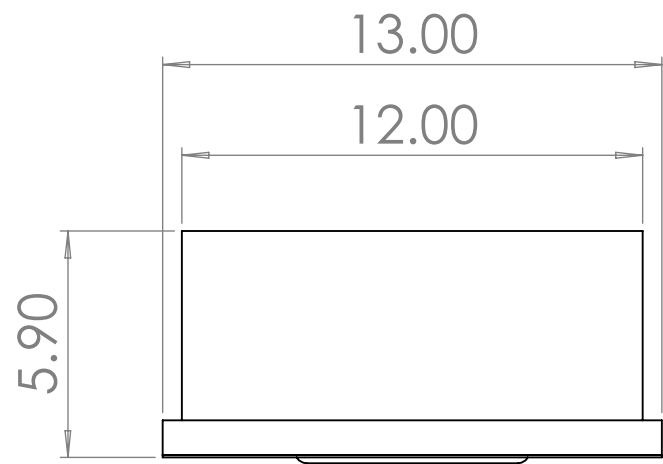

4

3

2

1

4" x 4" Horn

Ø 6.50

Ø 8.00