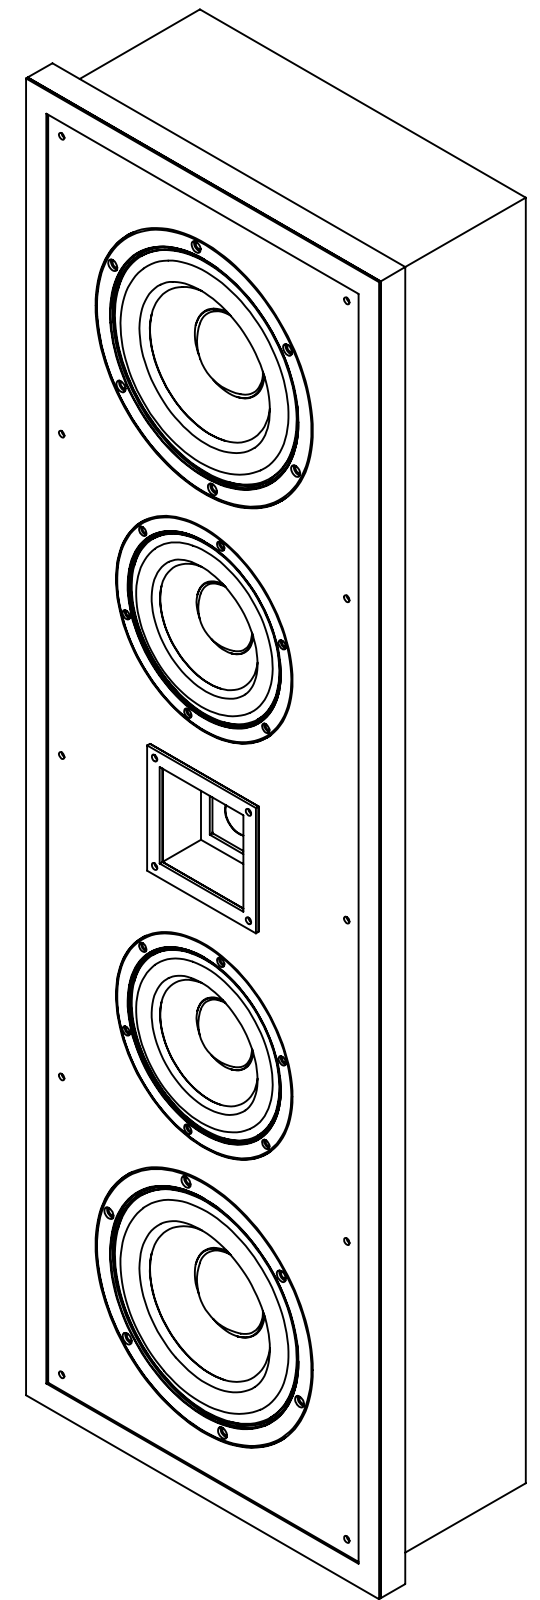

Note : There may be small variances in the dimensional measurements.

UNLESS OTHERWISE SPECIFIED:		NAME	DATE	TITLE: Cinema Pro (In Wall)
DIMENSIONS ARE IN INCHES		DRAWN		
TOLERANCES:		CHECKED		SIZE DWG. NO. REV
FRACTIONAL ±		ENG APPR.		
ANGULAR: MACH ± BEND ±		MFG APPR.		SCALE: 1:5 WEIGHT:
TWO PLACE DECIMAL ±		Q.A.		
THREE PLACE DECIMAL ±		COMMENTS:		
INTERPRET GEOMETRIC TOLERANCING PER:				
MATERIAL				
FINISH				
NEXT ASSY	USED ON			
APPLICATION				
DO NOT SCALE DRAWING				

4

3

2

1

D

D

C

C

B

B

A

A