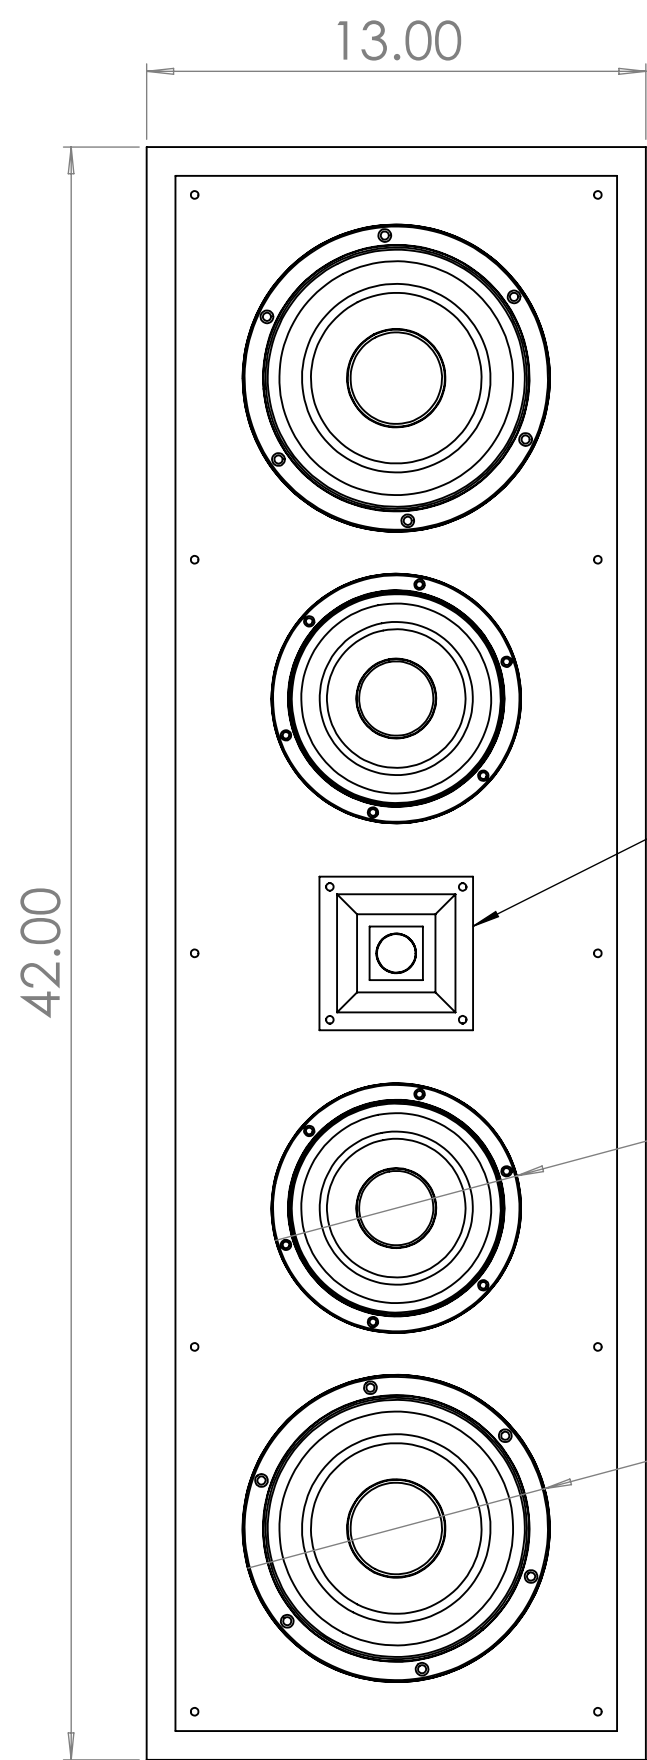

4

3

2

1

4" x 4" Horn

Ø 6.50

Ø 8.00