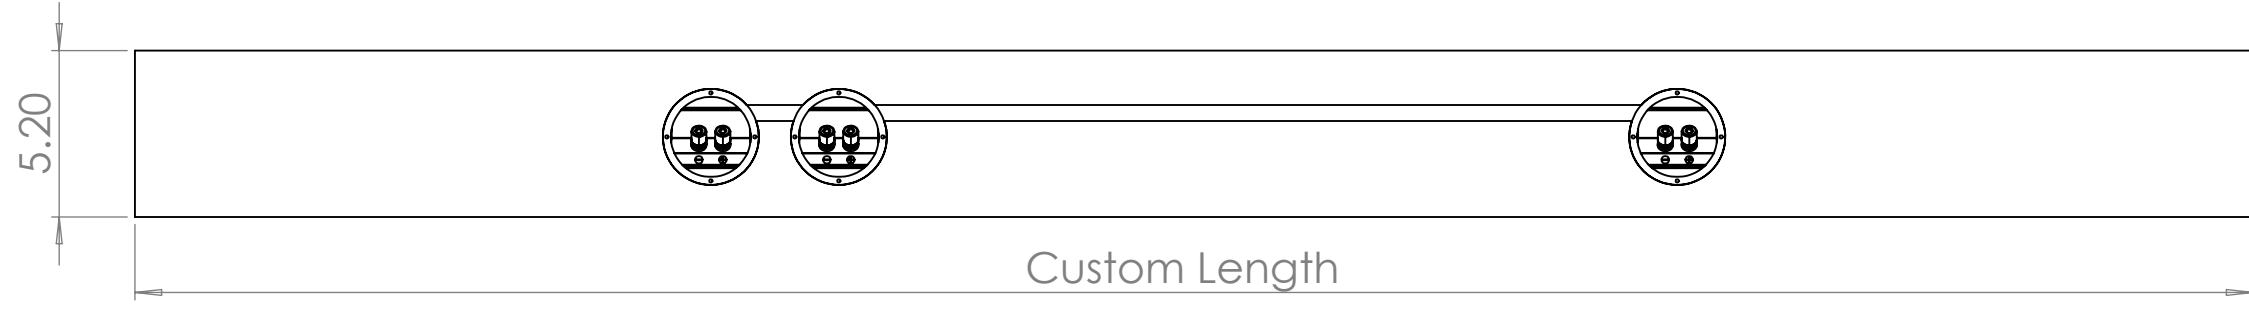

4

3

2

1

D

D

C

C

B

B

A

A

Note:
While the rest of the specifications are the same,
the length of the soundbar is model dependent,
denoted in the table below:

Model	Frame Length (Black)	Frame Length (Frame Colors)
Fusion Frame 2.0 55" Stereo	48.7"	48.9"
Fusion Frame 2.0 65" Stereo	57.4"	57.6"
Fusion Frame 2.0 75" Stereo	66.2"	66.4"
Fusion Frame 2.0 85" Stereo	75.0"	75.2"

Note : There may be small variances in the dimensional measurements.

UNLESS OTHERWISE SPECIFIED:		DRAWN	NAME	DATE	TITLE: Fusion Frame 2.0 LCR
DIMENSIONS ARE IN INCHES		CHECKED			
TOLERANCES:		ENG APPR.			
FRACTIONAL ±		MFG APPR.			
ANGULAR: MACH ± BEND ±		Q.A.			SIZE DWG. NO. REV
TWO PLACE DECIMAL ±		COMMENTS:			
THREE PLACE DECIMAL ±					SCALE: 1:6
INTERPRET GEOMETRIC TOLERANCING PER:					
MATERIAL					
FINISH					
NEXT ASSY	USED ON				
APPLICATION					
DO NOT SCALE DRAWING					

4

3

2

1