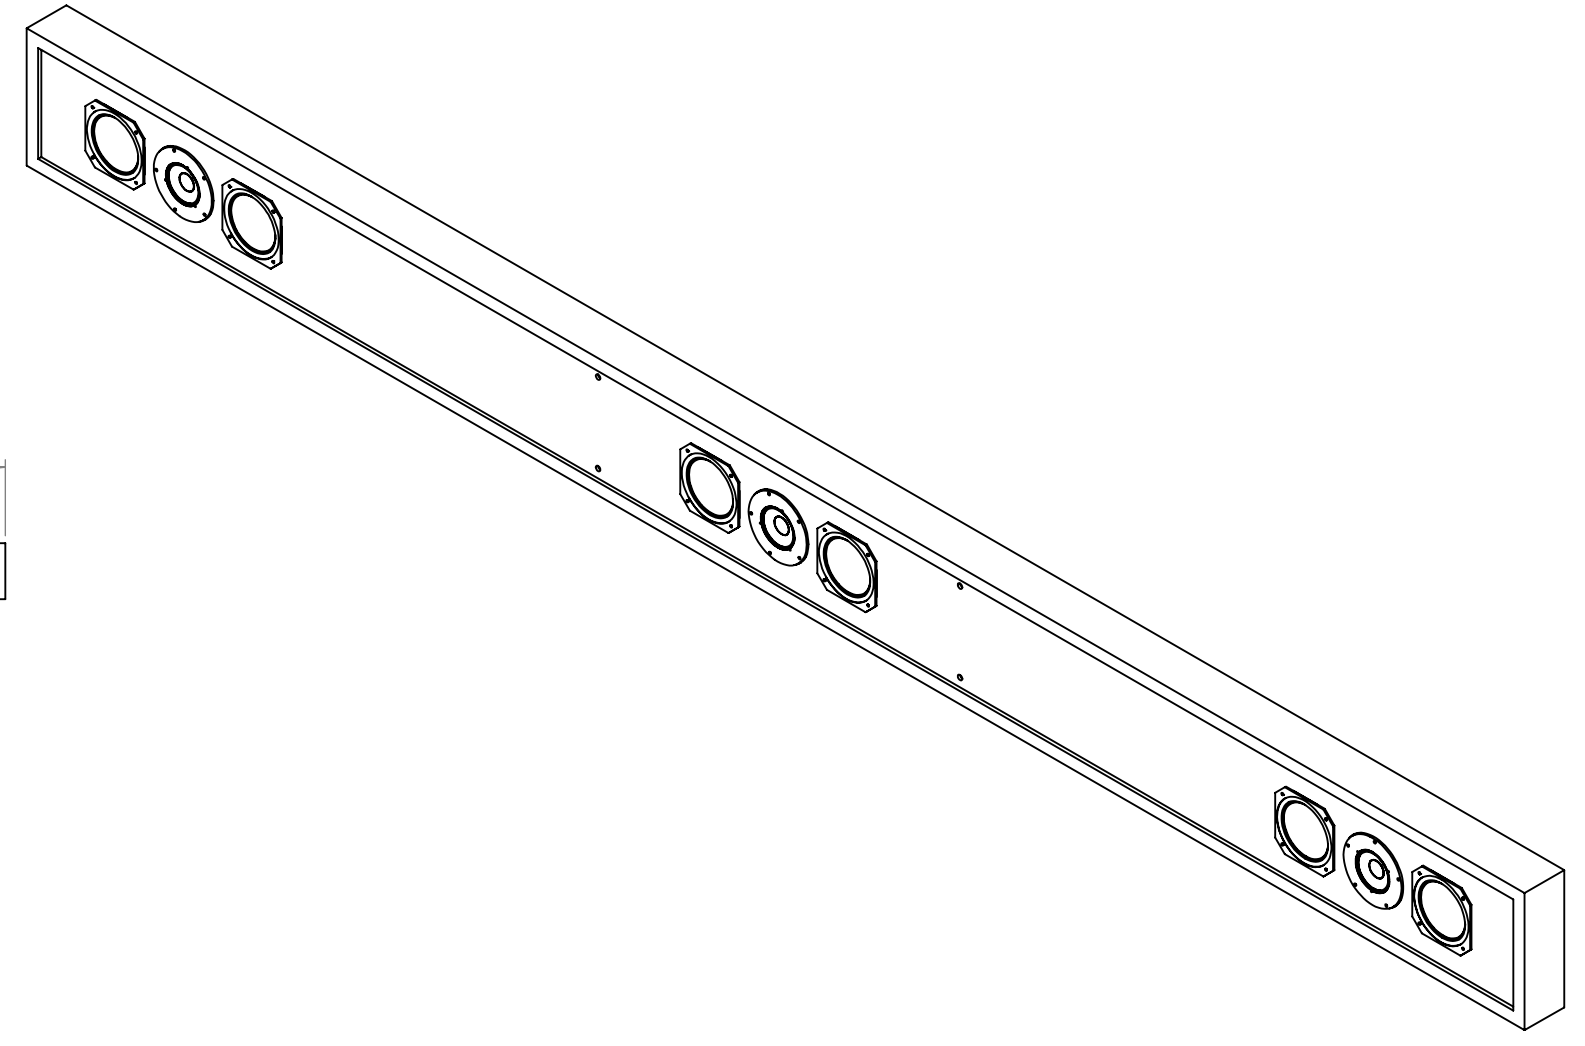

4

3

2

1

D

D

C

C

B

B

A

A

Note:
While the rest of the specifications are the same,
the length of the soundbar is model dependent,
denoted in the table below:

Model	Frame Length (Black)	Frame Length (Frame Colors)
Fusion Frame 2.0 55" Stereo	48.7"	48.9"
Fusion Frame 2.0 65" Stereo	57.4"	57.6"
Fusion Frame 2.0 75" Stereo	66.2"	66.4"
Fusion Frame 2.0 85" Stereo	75.0"	75.2"

Note : There may be small variances in the dimensional measurements.

UNLESS OTHERWISE SPECIFIED:		DRAWN	NAME	DATE	TITLE: Fusion Frame 2.0 LCR
DIMENSIONS ARE IN INCHES		CHECKED			
TOLERANCES:		ENG APPR.			
FRACTIONAL ±		MFG APPR.			
ANGULAR: MACH ± BEND ±		Q.A.			SIZE DWG. NO. REV
TWO PLACE DECIMAL ±		COMMENTS:			
THREE PLACE DECIMAL ±					SCALE: 1:6
INTERPRET GEOMETRIC TOLERANCING PER:					
MATERIAL					
FINISH					
NEXT ASSY	USED ON				
APPLICATION					
DO NOT SCALE DRAWING					

4

3

2

1