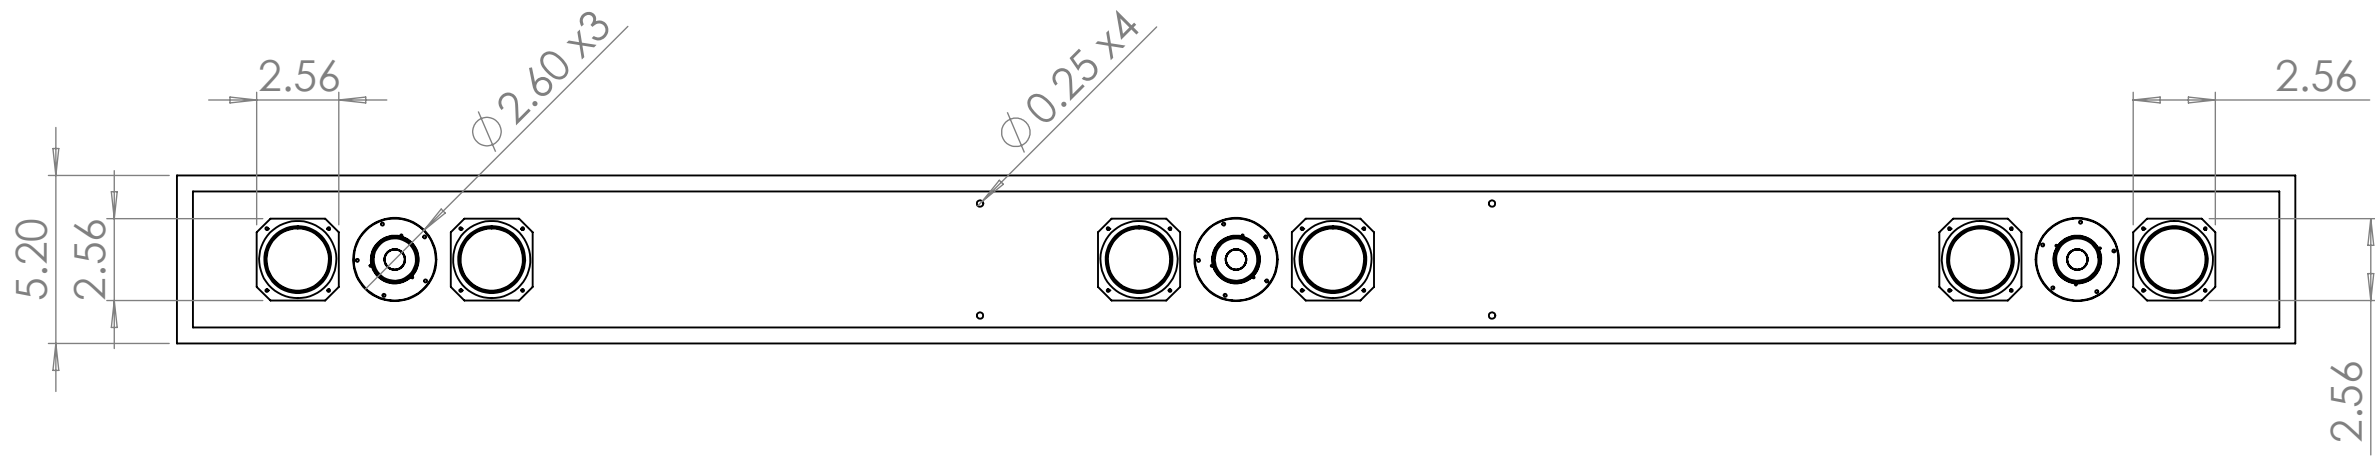

4

3

2

1

D

D

C

C

B

B

A

A

Note:
While the rest of the specifications are the same,
the length of the soundbar is model dependent,
denoted in the table below:

Model	Frame Length (Black)	Frame Length (Frame Colors)
Fusion Frame 2.0 55" Stereo	48.7"	48.9"
Fusion Frame 2.0 65" Stereo	57.4"	57.6"
Fusion Frame 2.0 75" Stereo	66.2"	66.4"
Fusion Frame 2.0 85" Stereo	75.0"	75.2"

Note : There may be small variances in the dimensional measurements.

UNLESS OTHERWISE SPECIFIED:		DRAWN	NAME	DATE	TITLE: Fusion Frame 2.0 LCR
DIMENSIONS ARE IN INCHES		CHECKED			
TOLERANCES:		ENG APPR.			
FRACTIONAL ±		MFG APPR.			
ANGULAR: MACH ± BEND ±		Q.A.			SIZE DWG. NO. REV
TWO PLACE DECIMAL ±		COMMENTS:			
THREE PLACE DECIMAL ±					SCALE: 1:6
INTERPRET GEOMETRIC TOLERANCING PER:					
MATERIAL					
FINISH					
NEXT ASSY	USED ON				
APPLICATION					
DO NOT SCALE DRAWING					

4

3

2

1