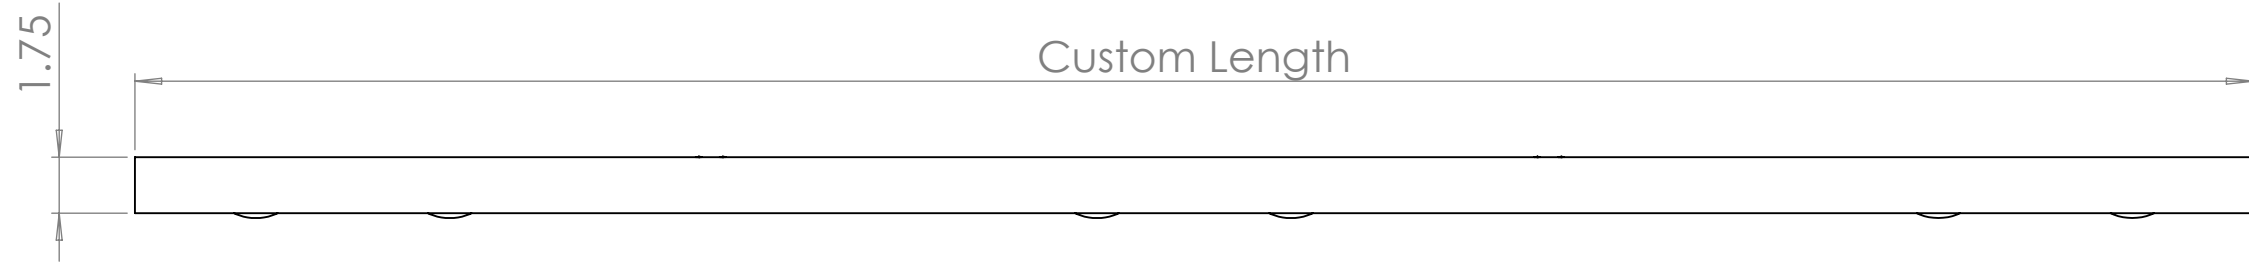

4

3

2

1

D

D

C

C

B

B

A

A

Note:
While the rest of the specifications are the same,
the length of the soundbar is model dependent,
denoted in the table below:

Model	Frame Length (Black)	Frame Length (Frame Colors)
Fusion Frame 2.0 55" Stereo	48.7"	48.9"
Fusion Frame 2.0 65" Stereo	57.4"	57.6"
Fusion Frame 2.0 75" Stereo	66.2"	66.4"
Fusion Frame 2.0 85" Stereo	75.0"	75.2"

Note : There may be small variances in the dimensional measurements.

UNLESS OTHERWISE SPECIFIED:		DRAWN	NAME	DATE	TITLE: Fusion Frame 2.0 LCR
DIMENSIONS ARE IN INCHES		CHECKED			
TOLERANCES:		ENG APPR.			
FRACTIONAL ±		MFG APPR.			
ANGULAR: MACH ± BEND ±		Q.A.			SIZE DWG. NO. REV
TWO PLACE DECIMAL ±		COMMENTS:			
THREE PLACE DECIMAL ±					SCALE: 1:6
INTERPRET GEOMETRIC TOLERANCING PER:					
MATERIAL					
FINISH					
NEXT ASSY	USED ON				
APPLICATION					
DO NOT SCALE DRAWING					

4

3

2

1