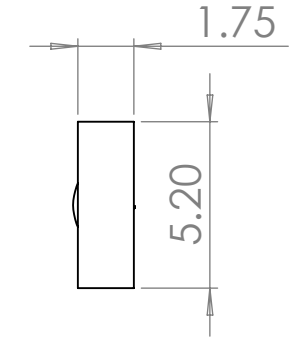

4

3

2

1

D

D

C

C

B

B

A

A

Note:
While the rest of the specifications are the same,
the length of the soundbar is model dependent,
denoted in the table below:

Model	Frame Length (Black)	Frame Length (Frame Colors)
Fusion Frame 2.0 55" Stereo	48.7"	48.9"
Fusion Frame 2.0 65" Stereo	57.4"	57.6"
Fusion Frame 2.0 75" Stereo	66.2"	66.4"
Fusion Frame 2.0 85" Stereo	75.0"	75.2"

Note : There may be small variances in the dimensional measurements.