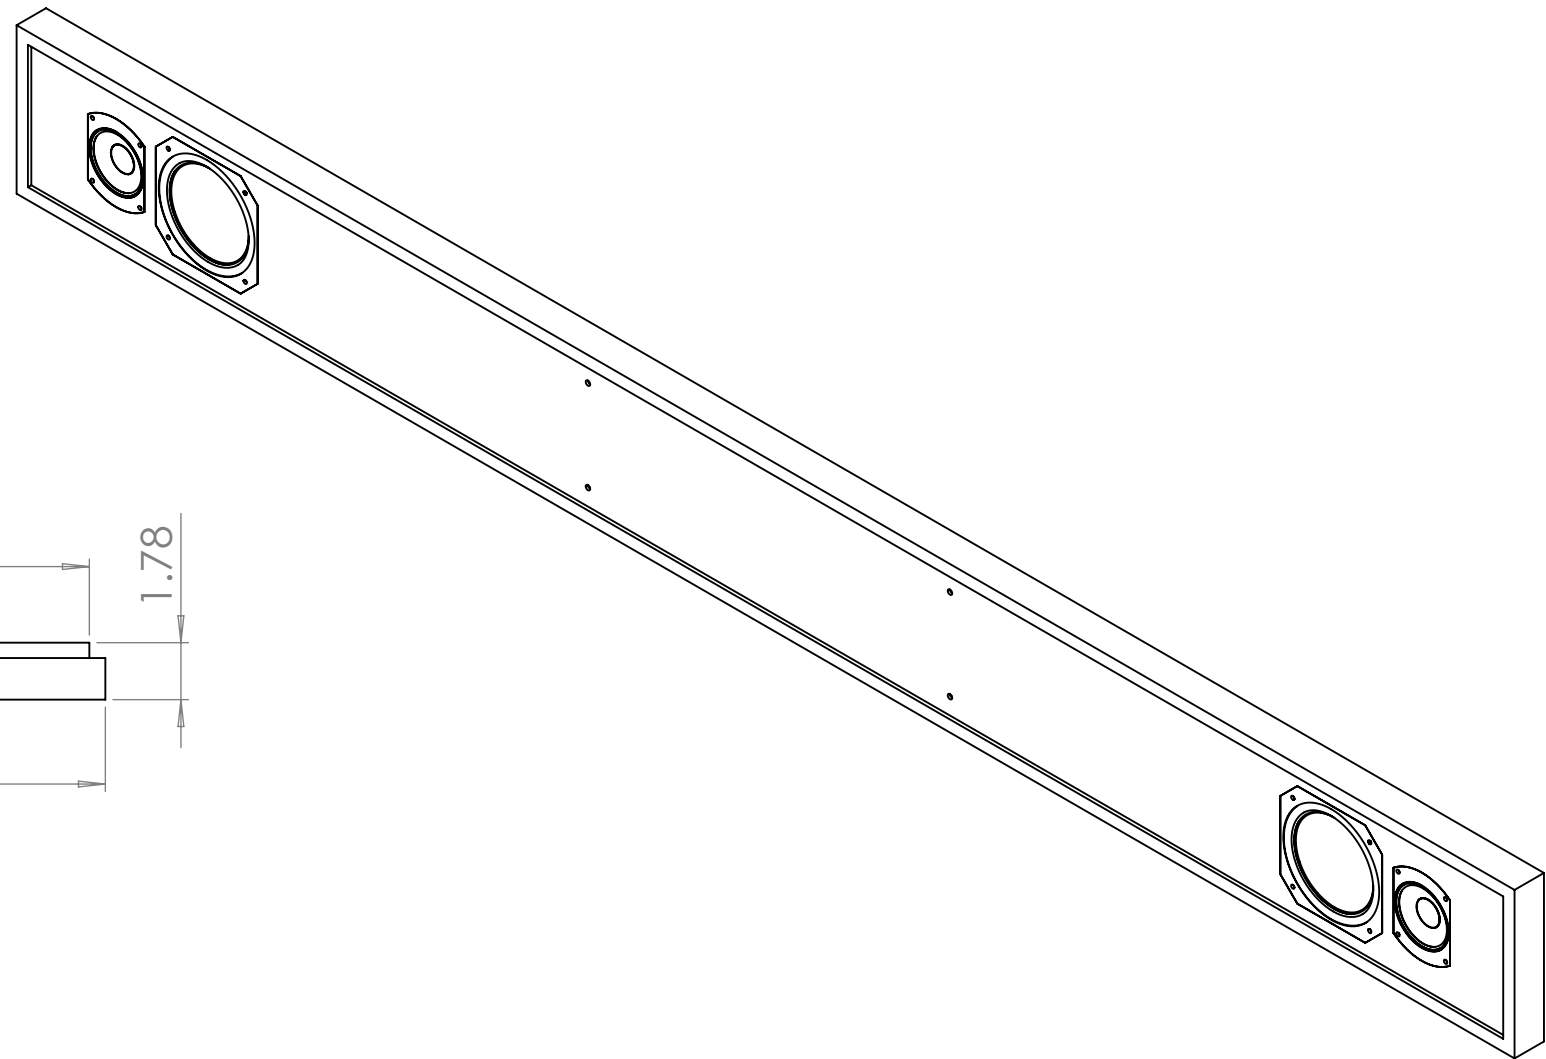

4

3

2

1

Note:
While the rest of the specifications are the same, the length of the soundbar is model dependent, denoted in the table below:

Model	Frame Length (Black)	Frame Length (Frame Colors)
FF Slim 55" Stereo	48.7"	48.9"
FF Slim 65" Stereo	57.4"	57.6"
FF Slim 75" Stereo	66.2"	66.4"
FF Slim 85" Stereo	75.0"	75.2"

UNLESS OTHERWISE SPECIFIED:		NAME	DATE
DIMENSIONS ARE IN INCHES		DRAWN	
TOLERANCES:		CHECKED	
FRACTIONAL ±		ENG APPR.	
ANGULAR: MACH ± BEND ±		MFG APPR.	
TWO PLACE DECIMAL ±		Q.A.	
THREE PLACE DECIMAL ±		COMMENTS:	
INTERPRET GEOMETRIC TOLERANCING PER:			
MATERIAL			
FINISH			
NEXT ASSY	USED ON		
APPLICATION			
DO NOT SCALE DRAWING			

TITLE:
FF Slim 75" Stereo

SIZE DWG. NO. REV
C
SCALE: 1:6 WEIGHT:

4

3

2

1