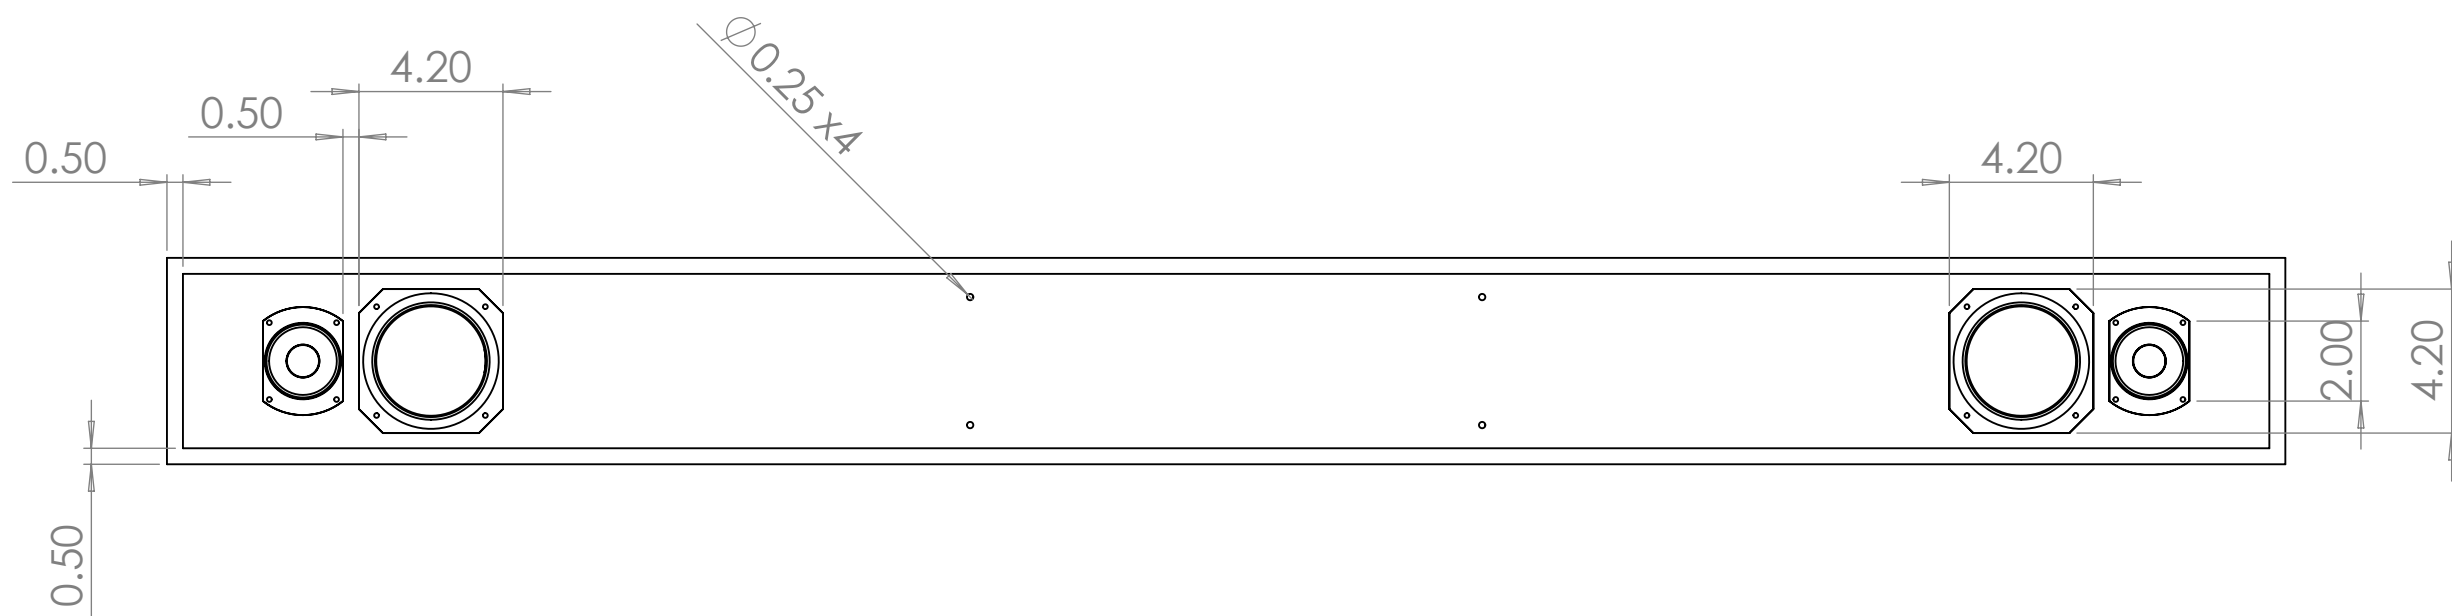

4

3

2

1

Note:
While the rest of the specifications are the same, the length of the soundbar is model dependent, denoted in the table below:

Model	Frame Length (Black)	Frame Length (Frame Colors)
FF Slim 55" Stereo	48.7"	48.9"
FF Slim 65" Stereo	57.4"	57.6"
FF Slim 75" Stereo	66.2"	66.4"
FF Slim 85" Stereo	75.0"	75.2"

UNLESS OTHERWISE SPECIFIED:		NAME	DATE
DIMENSIONS ARE IN INCHES		DRAWN	
TOLERANCES:		CHECKED	
FRACTIONAL ±		ENG APPR.	
ANGULAR: MACH ± BEND ±		MFG APPR.	
TWO PLACE DECIMAL ±		Q.A.	
THREE PLACE DECIMAL ±		COMMENTS:	
INTERPRET GEOMETRIC TOLERANCING PER:			
MATERIAL			
FINISH			
NEXT ASSY	USED ON		
APPLICATION			
DO NOT SCALE DRAWING			

TITLE:
FF Slim 75" Stereo

SIZE DWG. NO. REV
C
SCALE: 1:6 WEIGHT:

4

3

2

1