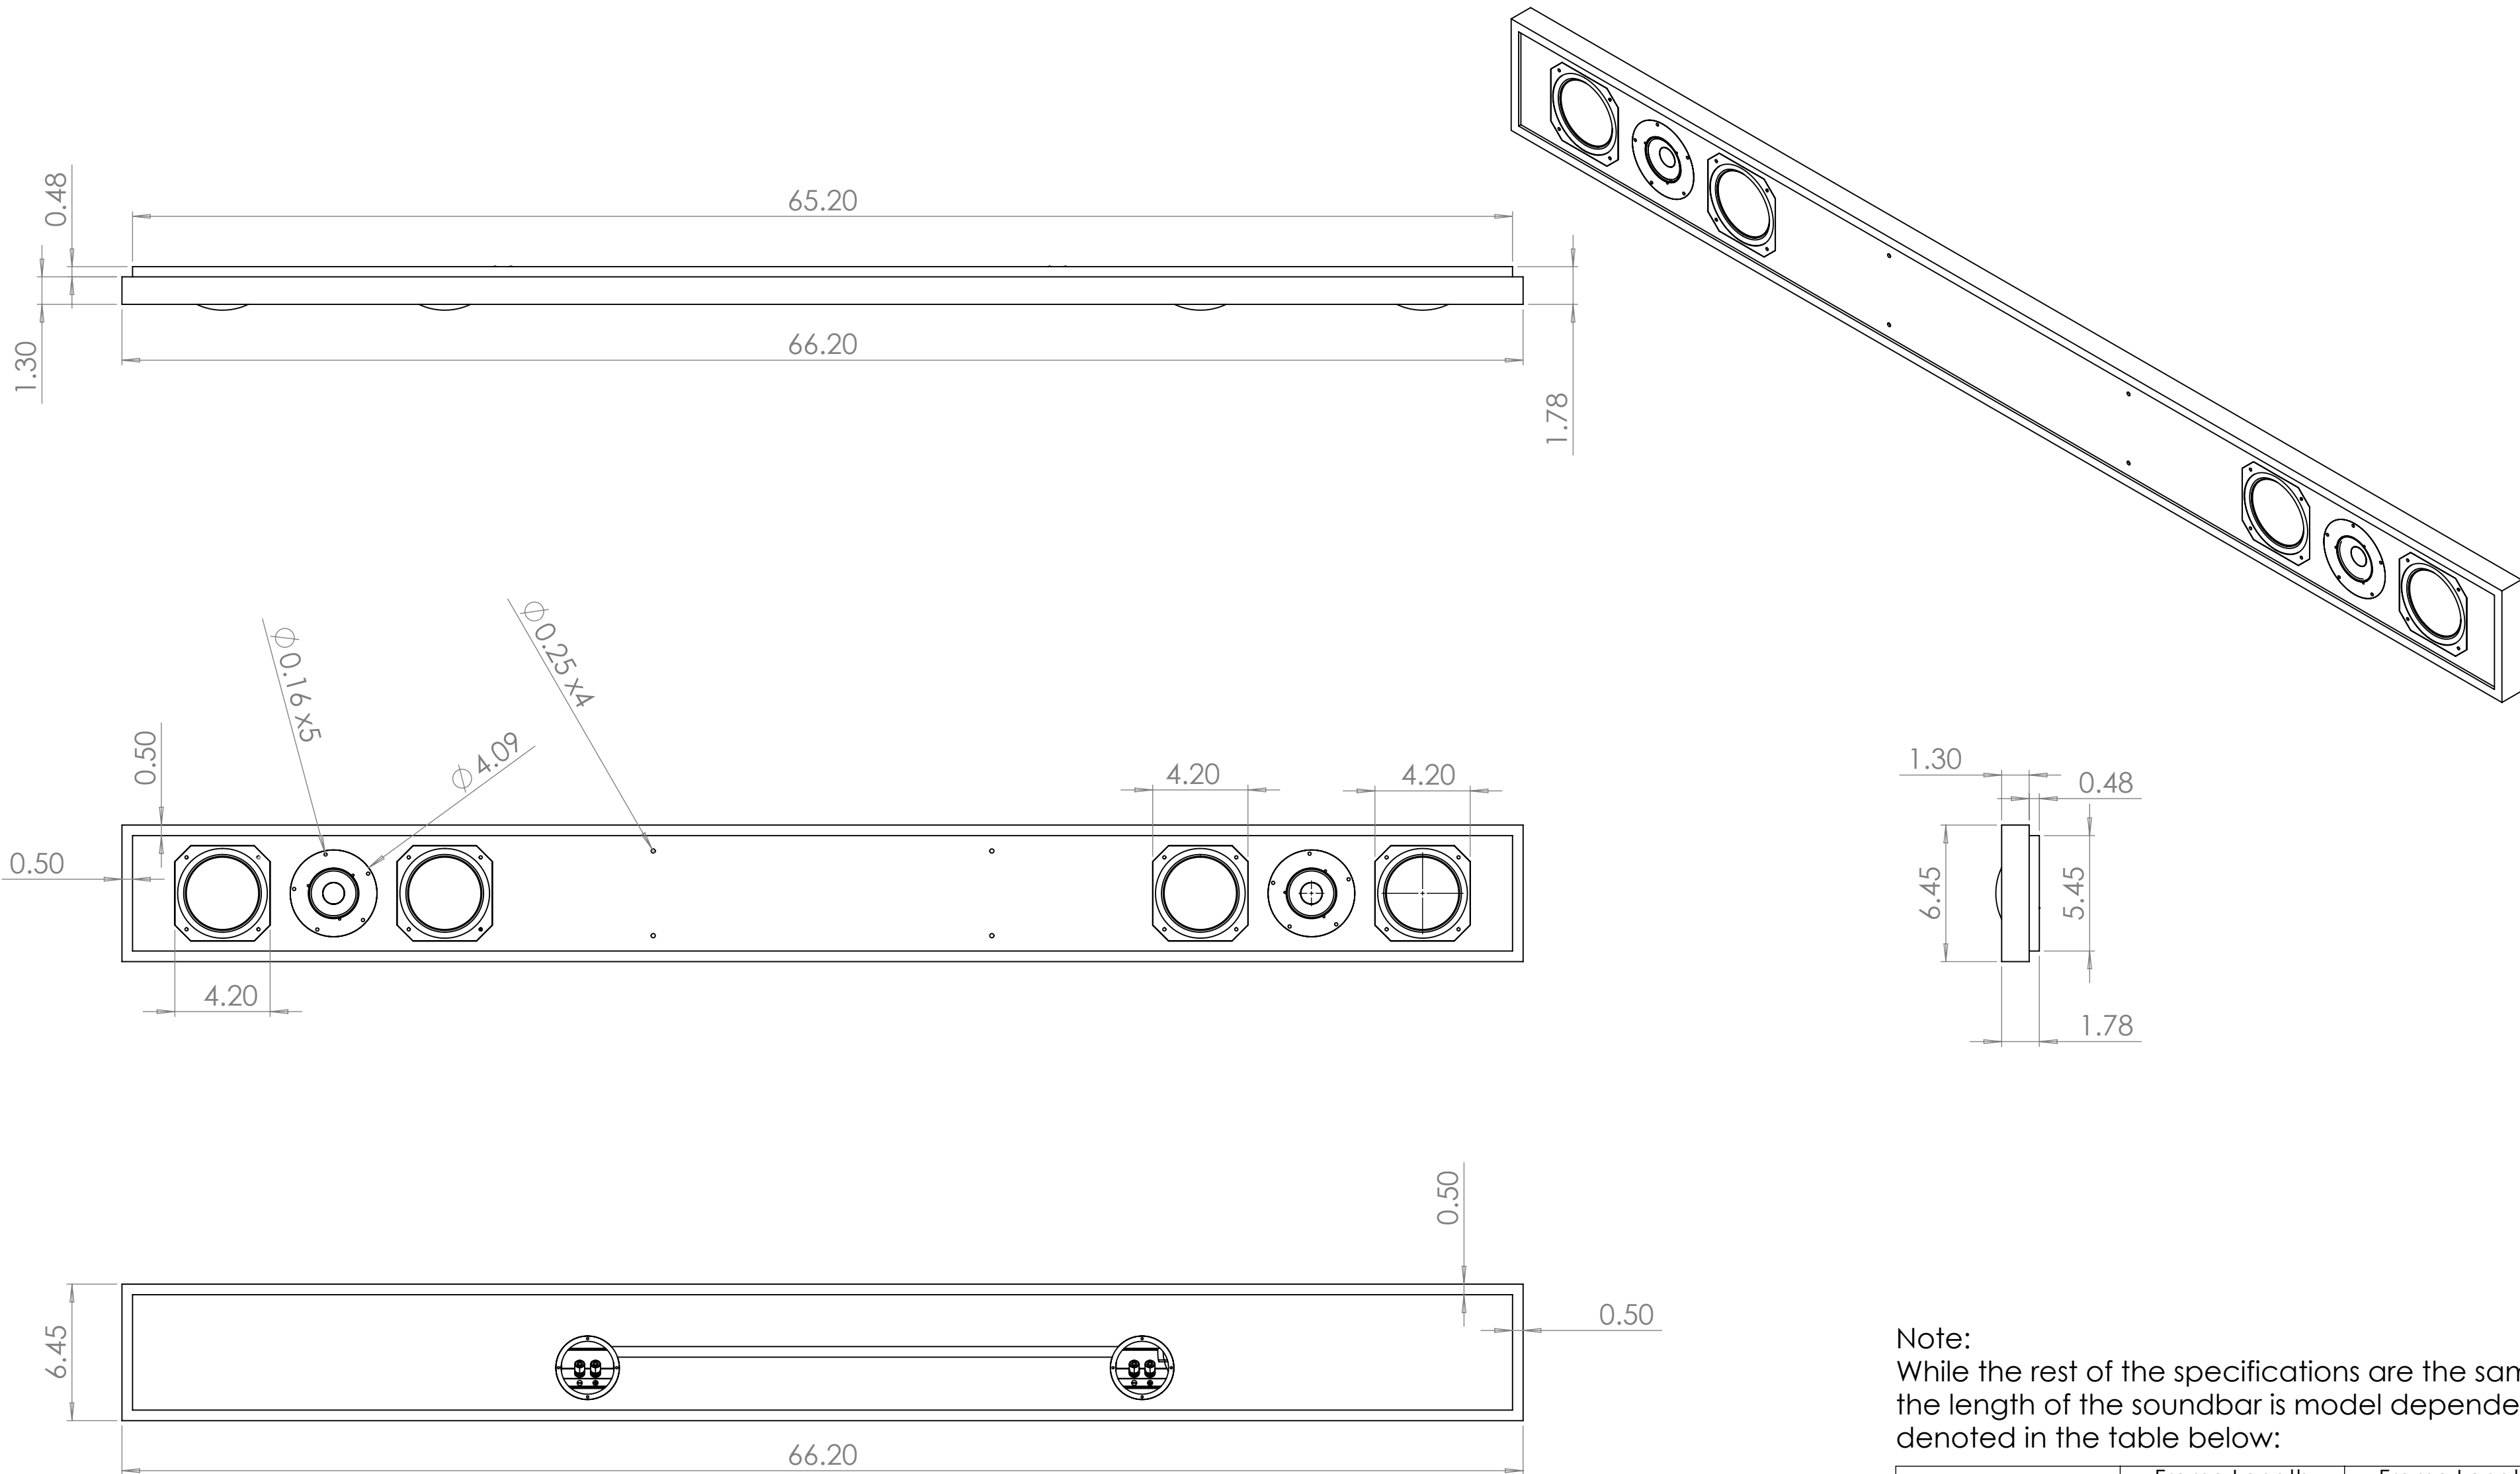

4

3

2

1

D

D

C

C

B

B

A

A

Note:
While the rest of the specifications are the same, the length of the soundbar is model dependent, denoted in the table below:

Model	Frame Length (Black)	Frame Length (Frame Colors)
FF Slim 55" Stereo	48.7"	48.9"
FF Slim 65" Stereo	57.4"	57.6"
FF Slim 75" Stereo	66.2"	66.4"
FF Slim 85" Stereo	75.0"	75.2"

UNLESS OTHERWISE SPECIFIED:		DRAWN	NAME	DATE
DIMENSIONS ARE IN INCHES		CHECKED		
TOLERANCES:		ENG APPR.		
FRACTIONAL ±		MFG APPR.		
ANGULAR: MACH ± BEND ±		Q.A.		
TWO PLACE DECIMAL ±		COMMENTS:		
THREE PLACE DECIMAL ±				
INTERPRET GEOMETRIC TOLERANCING PER:				
MATERIAL				
FINISH				
NEXT ASSY	USED ON			
APPLICATION				
DO NOT SCALE DRAWING				

TITLE:
FF Slim 75" Stereo DX Upgrade

SIZE DWG. NO. REV
C

SCALE: 1:6 WEIGHT:

4

3

2

1