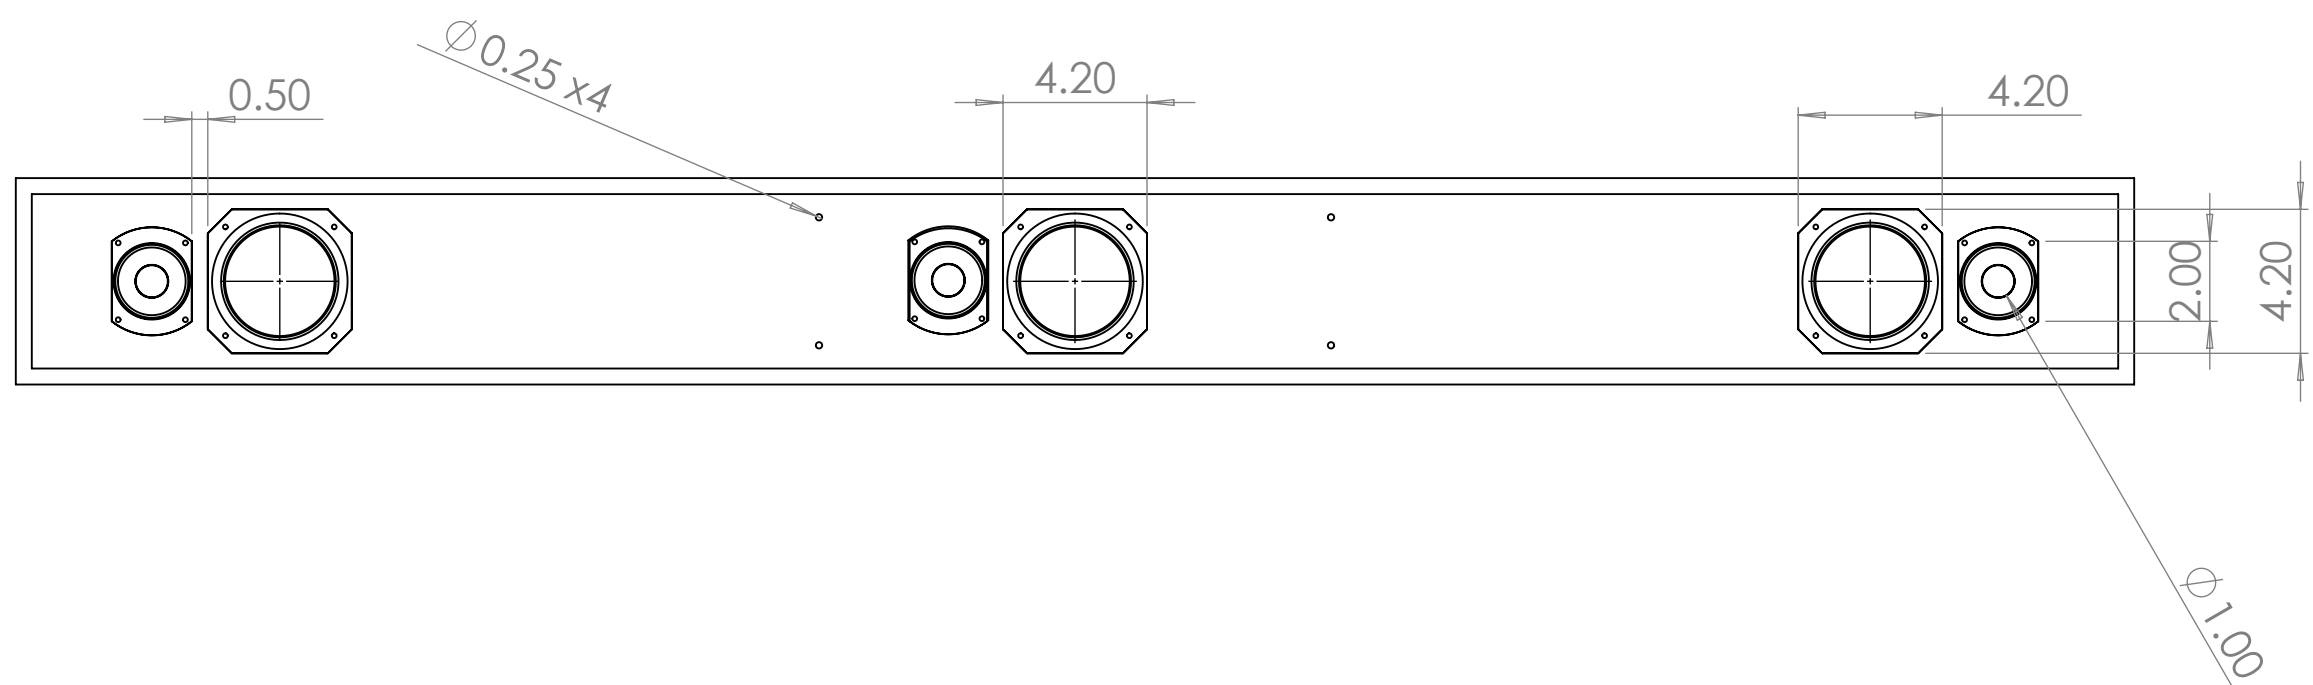

4

3

2

1

Note:
While the rest of the specifications are the same, the length of the soundbar is model dependent, denoted in the table below:

Model	Frame Length (Black)	Frame Length (Frame Colors)
FF Slim 55" LCR	48.7"	48.9"
FF Slim 65" LCR	57.4"	57.6"
FF Slim 75" LCR	66.2"	66.4"
FF Slim 85" LCR	75.0"	75.2"

UNLESS OTHERWISE SPECIFIED:		DRAWN	NAME	DATE
DIMENSIONS ARE IN INCHES		CHECKED		
TOLERANCES:		ENG APPR.		
FRACTIONAL ±		MFG APPR.		
ANGULAR: MACH ± BEND ±		Q.A.		
TWO PLACE DECIMAL ±		COMMENTS:		
THREE PLACE DECIMAL ±				
INTERPRET GEOMETRIC TOLERANCING PER:				
MATERIAL				
FINISH				
NEXT ASSY	USED ON			
APPLICATION				
DO NOT SCALE DRAWING				

TITLE:
FF Slim 75" LCR

SIZE DWG. NO. REV
C
SCALE: 1:6 WEIGHT:

4

3

2

1