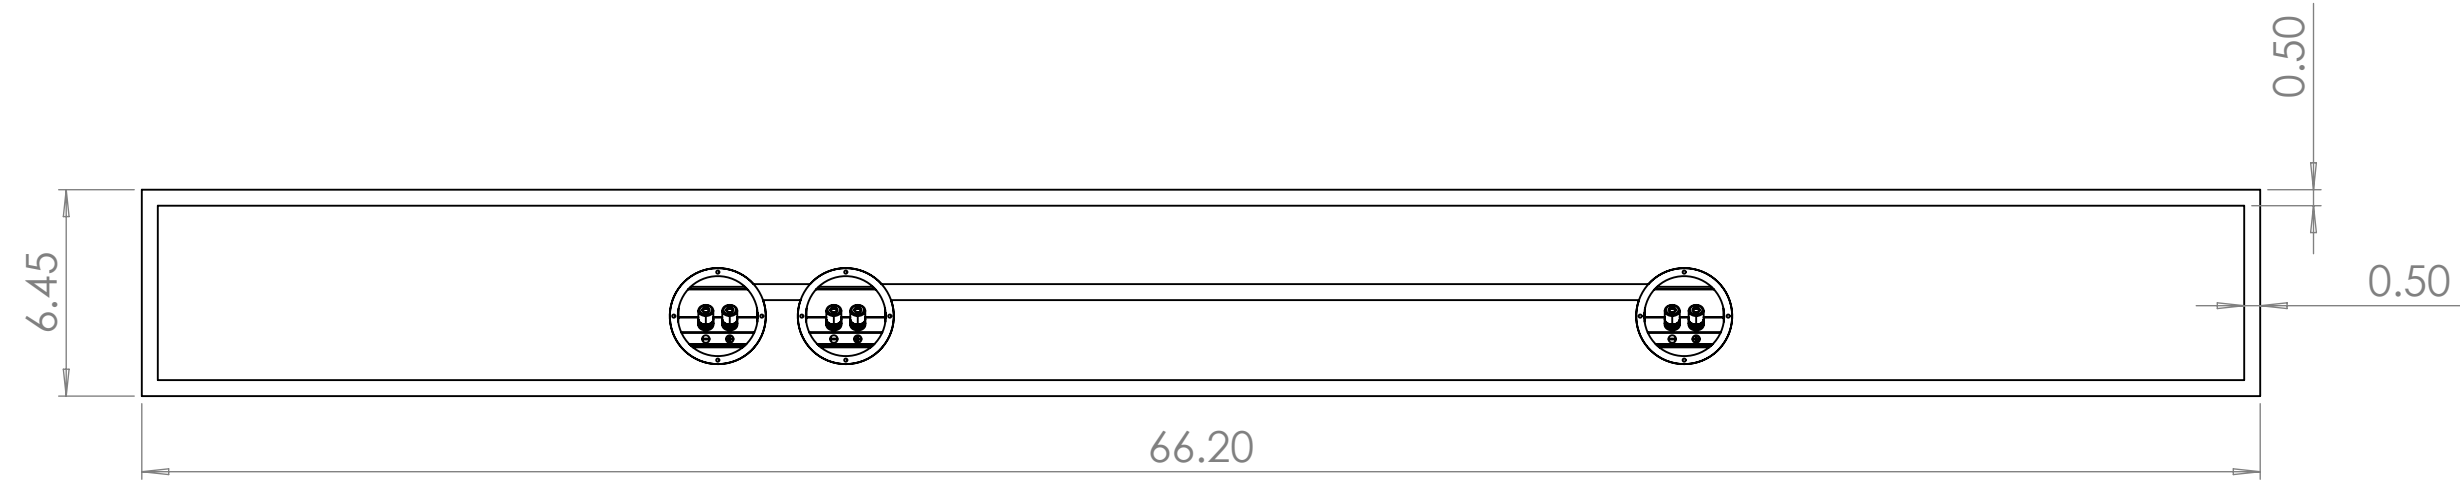

4

3

2

1

Note:
While the rest of the specifications are the same, the length of the soundbar is model dependent, denoted in the table below:

Model	Frame Length (Black)	Frame Length (Frame Colors)
FF Slim 55" LCR	48.7"	48.9"
FF Slim 65" LCR	57.4"	57.6"
FF Slim 75" LCR	66.2"	66.4"
FF Slim 85" LCR	75.0"	75.2"

UNLESS OTHERWISE SPECIFIED:		DRAWN	NAME	DATE
DIMENSIONS ARE IN INCHES		CHECKED		
TOLERANCES:		ENG APPR.		
FRACTIONAL ±		MFG APPR.		
ANGULAR: MACH ± BEND ±		Q.A.		
TWO PLACE DECIMAL ±		COMMENTS:		
THREE PLACE DECIMAL ±				
INTERPRET GEOMETRIC TOLERANCING PER:				
MATERIAL				
FINISH				
NEXT ASSY	USED ON			
APPLICATION				
DO NOT SCALE DRAWING				

TITLE:
FF Slim 75" LCR

SIZE DWG. NO. REV
C
SCALE: 1:6 WEIGHT:

4

3

2

1