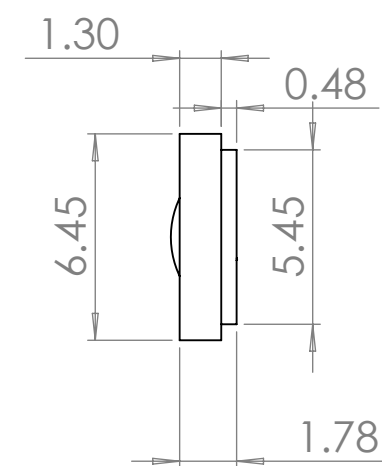

4

3

2

1

Note:
While the rest of the specifications are the same, the length of the soundbar is model dependent, denoted in the table below:

Model	Frame Length (Black)	Frame Length (Frame Colors)
FF Slim 55" Stereo	48.7"	48.9"
FF Slim 65" Stereo	57.4"	57.6"
FF Slim 75" Stereo	66.2"	66.4"
FF Slim 85" Stereo	75.0"	75.2"