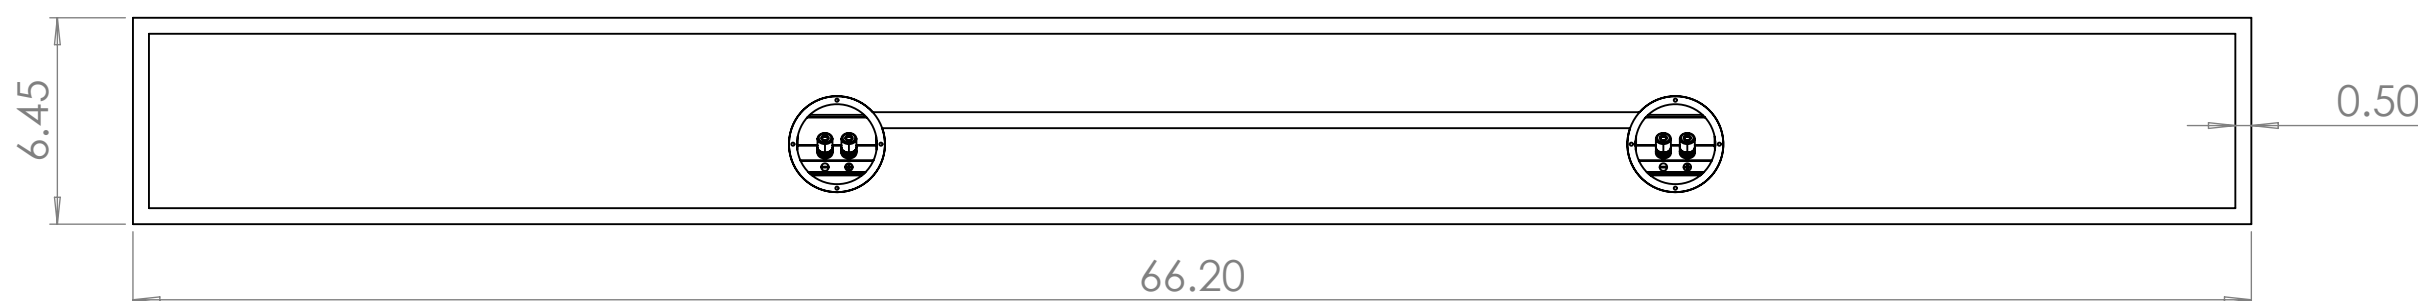

4

3

2

1

Note:
While the rest of the specifications are the same, the length of the soundbar is model dependent, denoted in the table below:

Model	Frame Length (Black)	Frame Length (Frame Colors)
FF Slim 55" Stereo	48.7"	48.9"
FF Slim 65" Stereo	57.4"	57.6"
FF Slim 75" Stereo	66.2"	66.4"
FF Slim 85" Stereo	75.0"	75.2"

UNLESS OTHERWISE SPECIFIED:		NAME	DATE
DIMENSIONS ARE IN INCHES		DRAWN	
TOLERANCES:		CHECKED	
FRACTIONAL ±		ENG APPR.	
ANGULAR: MACH ± BEND ±		MFG APPR.	
TWO PLACE DECIMAL ±		Q.A.	
THREE PLACE DECIMAL ±		COMMENTS:	
INTERPRET GEOMETRIC TOLERANCING PER:			
MATERIAL			
FINISH			
NEXT ASSY	USED ON		
APPLICATION			
DO NOT SCALE DRAWING			

TITLE:
FF Slim 75" Stereo

SIZE DWG. NO. REV
C
SCALE: 1:6 WEIGHT:

4

3

2

1