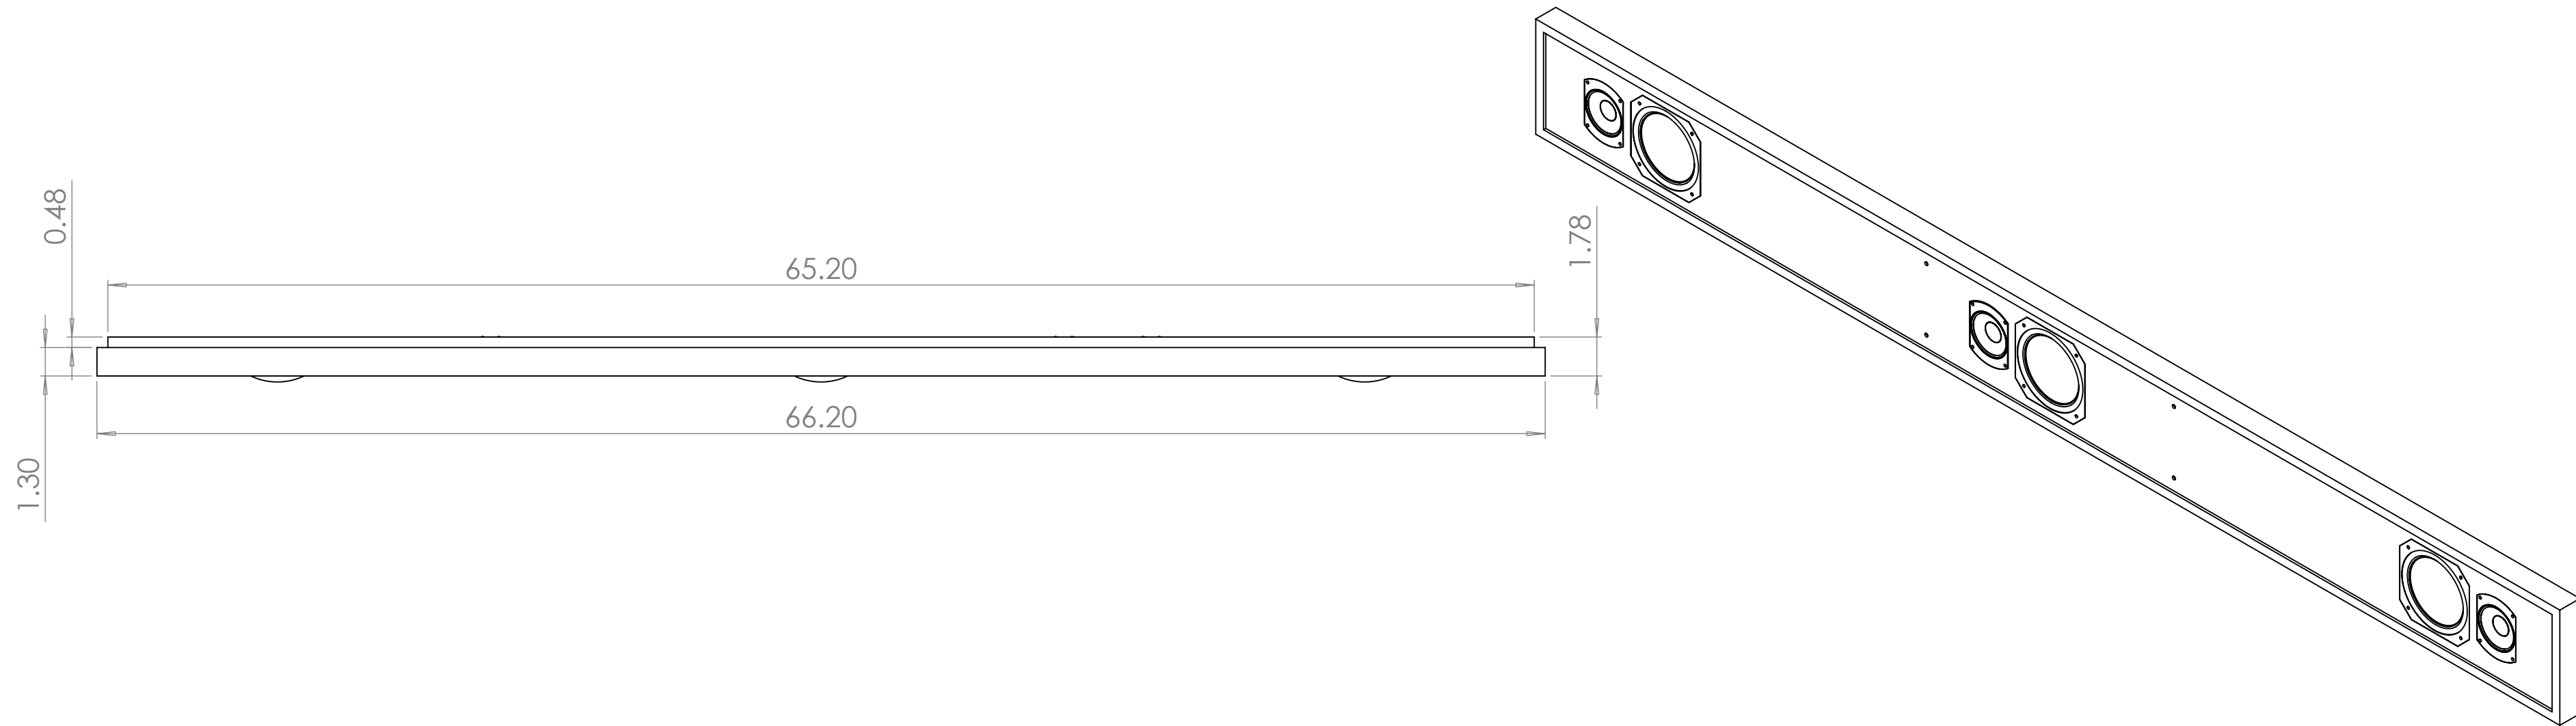

4

3

2

1

Note:
While the rest of the specifications are the same, the length of the soundbar is model dependent, denoted in the table below:

Model	Frame Length (Black)	Frame Length (Frame Colors)
FF Slim 55" LCR	48.7"	48.9"
FF Slim 65" LCR	57.4"	57.6"
FF Slim 75" LCR	66.2"	66.4"
FF Slim 85" LCR	75.0"	75.2"

UNLESS OTHERWISE SPECIFIED:		DRAWN	NAME	DATE
DIMENSIONS ARE IN INCHES		CHECKED		
TOLERANCES:		ENG APPR.		
FRACTIONAL ±		MFG APPR.		
ANGULAR: MACH ± BEND ±		Q.A.		
TWO PLACE DECIMAL ±		COMMENTS:		
THREE PLACE DECIMAL ±				
INTERPRET GEOMETRIC TOLERANCING PER:				
MATERIAL				
FINISH				
NEXT ASSY	USED ON			
APPLICATION				
DO NOT SCALE DRAWING				

TITLE:
FF Slim 75" LCR

SIZE DWG. NO. REV
C
SCALE: 1:6 WEIGHT:

4

3

2

1