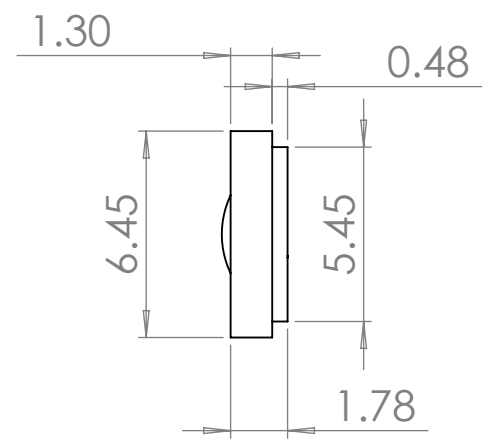

4

3

2

1

Note:
While the rest of the specifications are the same, the length of the soundbar is model dependent, denoted in the table below:

Model	Frame Length (Black)	Frame Length (Frame Colors)
FF Slim 55" LCR	48.7"	48.9"
FF Slim 65" LCR	57.4"	57.6"
FF Slim 75" LCR	66.2"	66.4"
FF Slim 85" LCR	75.0"	75.2"