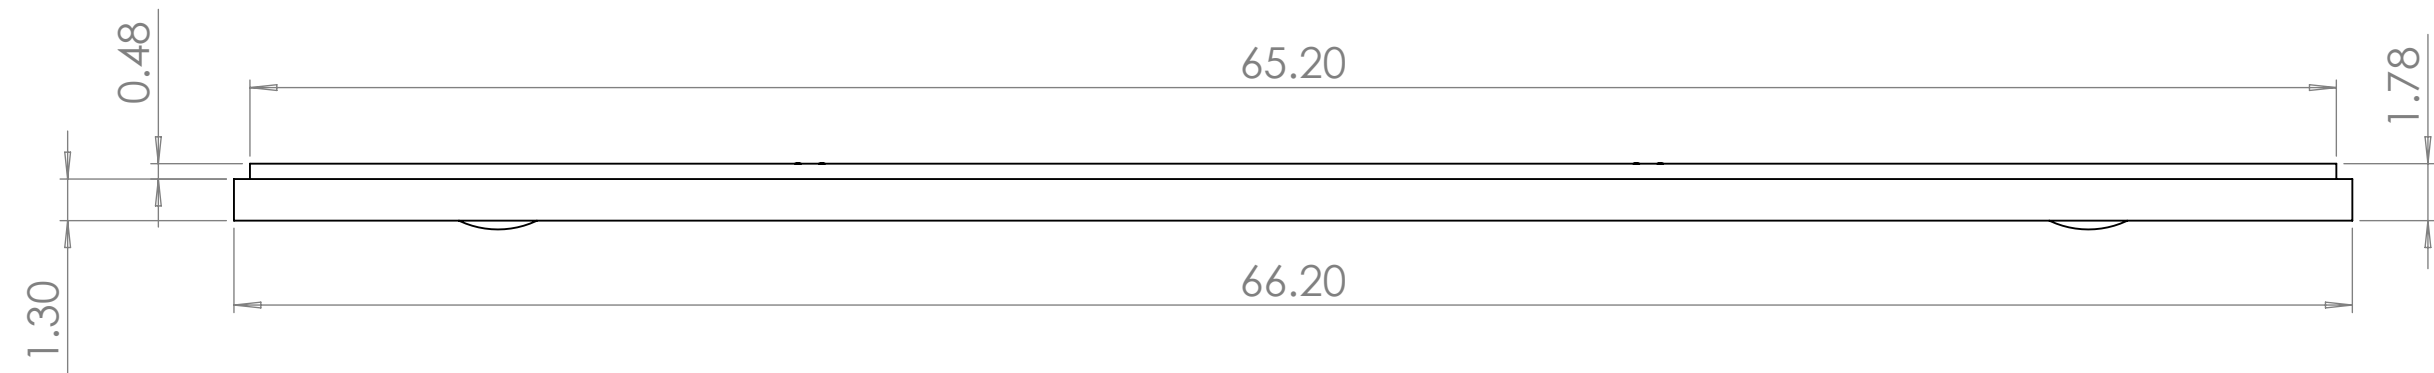

4

3

2

1

Note:
While the rest of the specifications are the same, the length of the soundbar is model dependent, denoted in the table below:

Model	Frame Length (Black)	Frame Length (Frame Colors)
FF Slim 55" Stereo	48.7"	48.9"
FF Slim 65" Stereo	57.4"	57.6"
FF Slim 75" Stereo	66.2"	66.4"
FF Slim 85" Stereo	75.0"	75.2"

UNLESS OTHERWISE SPECIFIED:		NAME	DATE
DIMENSIONS ARE IN INCHES		DRAWN	
TOLERANCES:		CHECKED	
FRACTIONAL ±		ENG APPR.	
ANGULAR: MACH ± BEND ±		MFG APPR.	
TWO PLACE DECIMAL ±		Q.A.	
THREE PLACE DECIMAL ±		COMMENTS:	
INTERPRET GEOMETRIC TOLERANCING PER:			
MATERIAL			
FINISH			
NEXT ASSY	USED ON		
APPLICATION			
DO NOT SCALE DRAWING			

TITLE:
FF Slim 75" Stereo

SIZE DWG. NO. REV
C
SCALE: 1:6 WEIGHT:

4

3

2

1