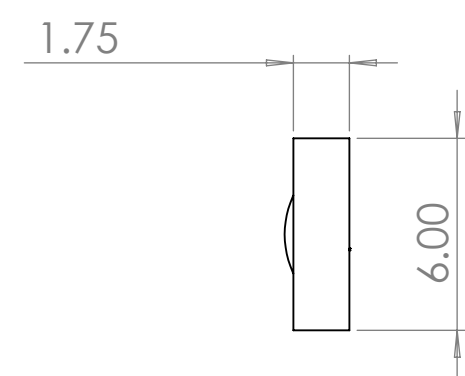

4

3

2

1

Note:
While the rest of the specifications are the same, the length of the soundbar is model dependent, denoted in the table below:

Model	Frame Length (Black)	Frame Length (Frame Colors)
Fusion Frame 55" LCR	48.7"	48.9"
Fusion Frame 65" LCR	57.4"	57.6"
Fusion Frame 75" LCR	66.2"	66.4"
Fusion Frame 85" LCR	75.0"	75.2"