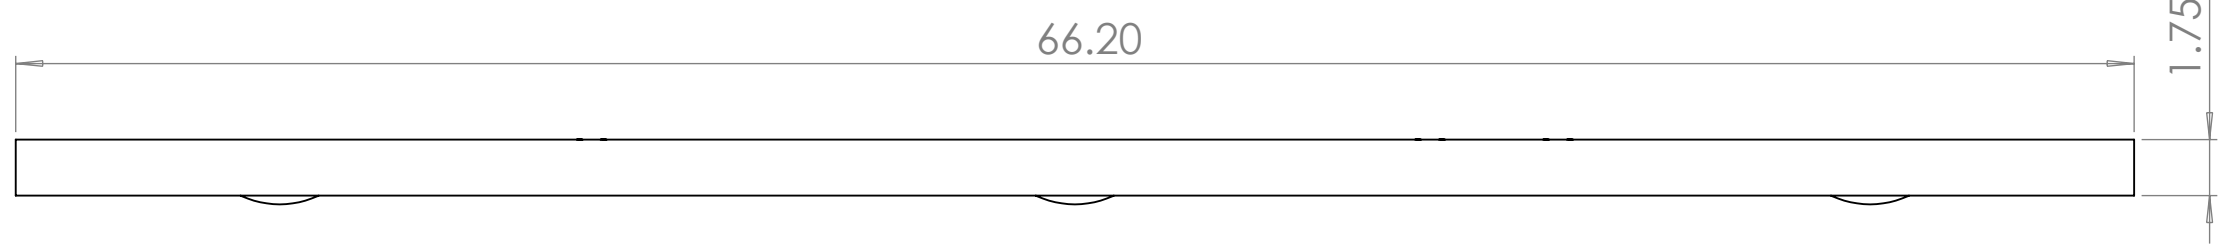

4

3

2

1

Note:
While the rest of the specifications are the same, the length of the soundbar is model dependent, denoted in the table below:

Model	Frame Length (Black)	Frame Length (Frame Colors)
Fusion Frame 55" LCR	48.7"	48.9"
Fusion Frame 65" LCR	57.4"	57.6"
Fusion Frame 75" LCR	66.2"	66.4"
Fusion Frame 85" LCR	75.0"	75.2"

UNLESS OTHERWISE SPECIFIED:		DRAWN	NAME	DATE
DIMENSIONS ARE IN INCHES		CHECKED		
TOLERANCES:		ENG APPR.		
FRACTIONAL ±		MFG APPR.		
ANGULAR: MACH ± BEND ±		Q.A.		
TWO PLACE DECIMAL ±		COMMENTS:		
THREE PLACE DECIMAL ±				
INTERPRET GEOMETRIC TOLERANCING PER:				
MATERIAL				
FINISH				
NEXT ASSY	USED ON			
APPLICATION				
DO NOT SCALE DRAWING				

TITLE:
Fusion Frame 75" LCR

SIZE DWG. NO. REV
C
SCALE: 1:6 WEIGHT:

4

3

2

1

A

A