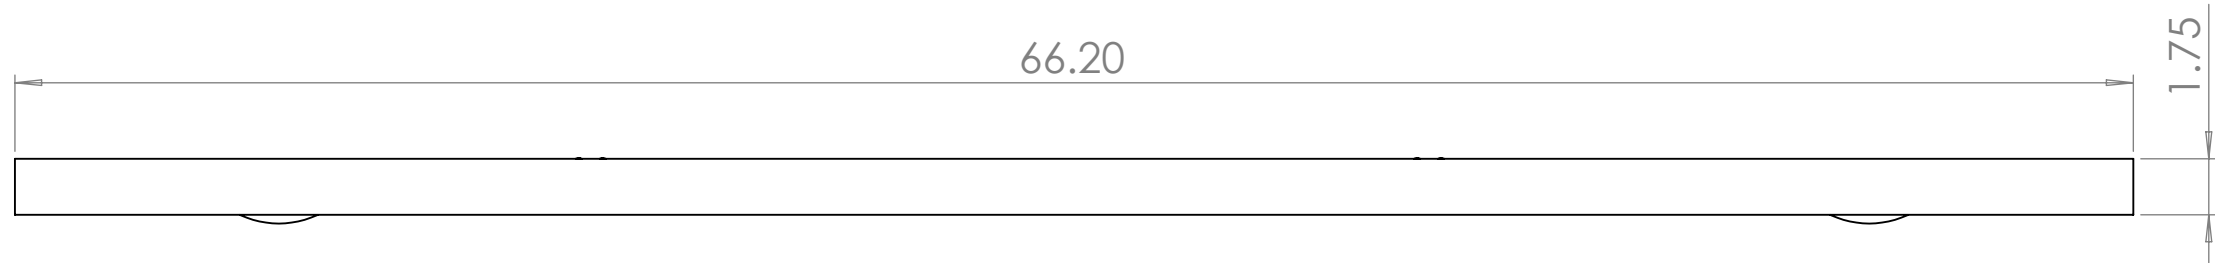

4

3

2

1

Note:
While the rest of the specifications are the same, the length of the soundbar is model dependent, denoted in the table below:

Model	Frame Length (Black)	Frame Length (Frame Colors)
Fusion Frame 55" Stereo	48.7"	48.9"
Fusion Frame 65" Stereo	57.4"	57.6"
Fusion Frame 75" Stereo	66.2"	66.4"
Fusion Frame 85" Stereo	75.0"	75.2"

UNLESS OTHERWISE SPECIFIED:		DRAWN	NAME	DATE
DIMENSIONS ARE IN INCHES		CHECKED		
TOLERANCES:		ENG APPR.		
FRACTIONAL ±		MFG APPR.		
ANGULAR: MACH ± BEND ±		Q.A.		
TWO PLACE DECIMAL ±		COMMENTS:		
THREE PLACE DECIMAL ±				
INTERPRET GEOMETRIC TOLERANCING PER:				
MATERIAL				
FINISH				
NEXT ASSY	USED ON			
APPLICATION				
DO NOT SCALE DRAWING				

TITLE:
Fusion Frame 75" Stereo

SIZE DWG. NO. REV
C

SCALE: 1:6 WEIGHT:

4

3

2

1

D

D

C

C

B

B

A

A