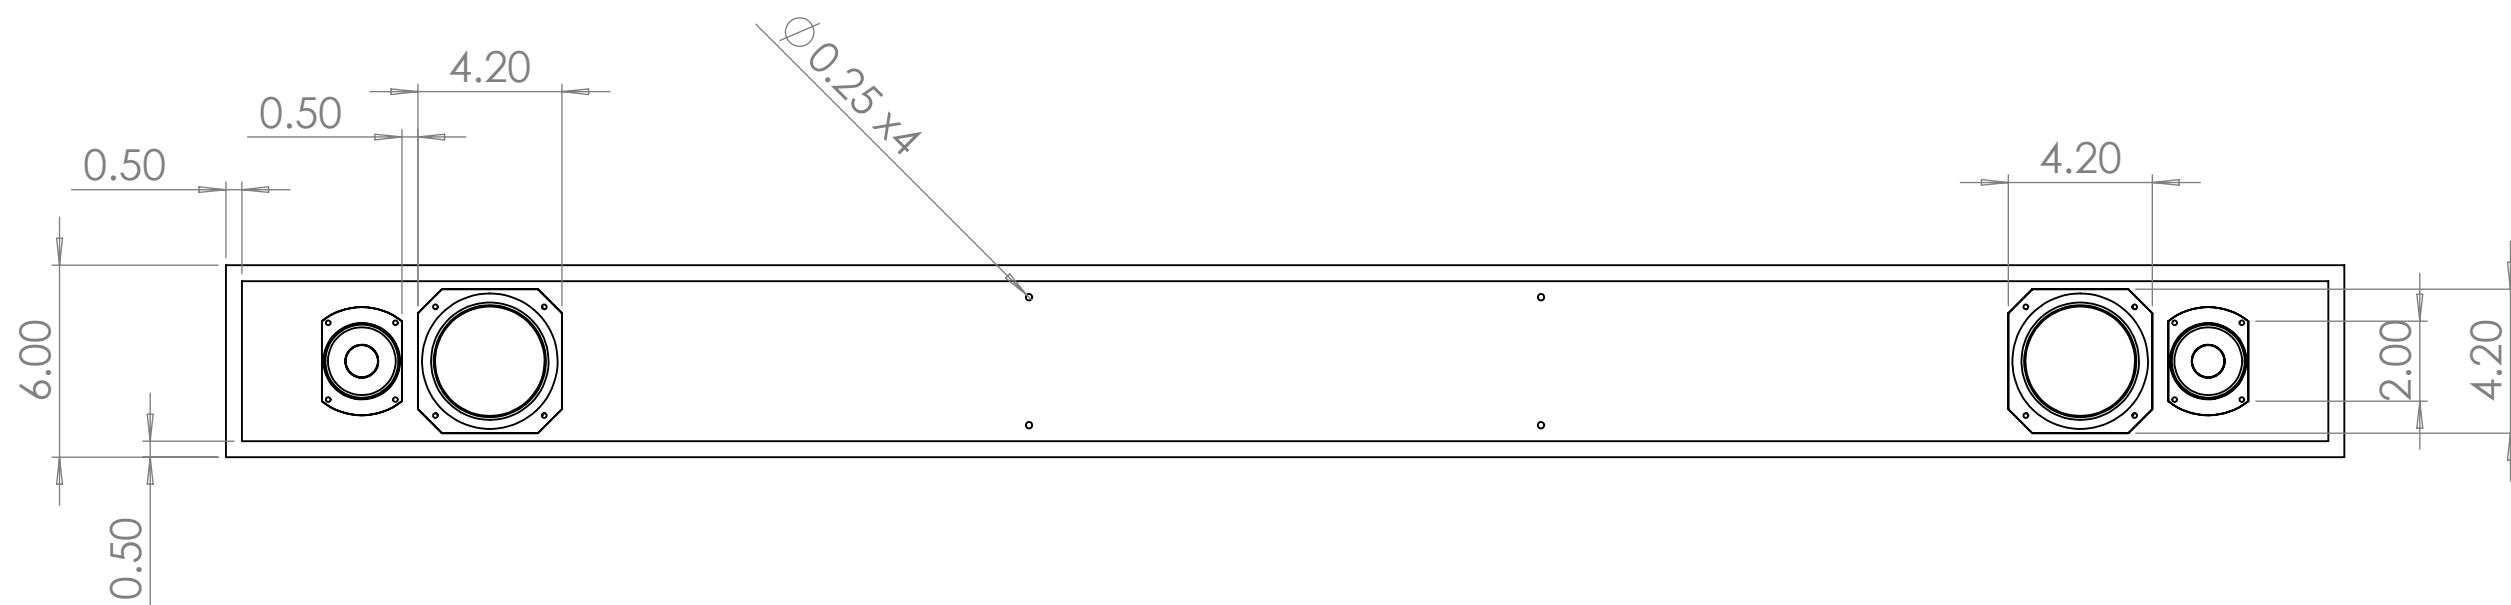

4

3

2

1

Note:
While the rest of the specifications are the same, the length of the soundbar is model dependent, denoted in the table below:

Model	Frame Length (Black)	Frame Length (Frame Colors)
Fusion Frame 55" Stereo	48.7"	48.9"
Fusion Frame 65" Stereo	57.4"	57.6"
Fusion Frame 75" Stereo	66.2"	66.4"
Fusion Frame 85" Stereo	75.0"	75.2"

UNLESS OTHERWISE SPECIFIED:		DRAWN	NAME	DATE
DIMENSIONS ARE IN INCHES		CHECKED		
TOLERANCES:		ENG APPR.		
FRACTIONAL ±		MFG APPR.		
ANGULAR: MACH ± BEND ±		Q.A.		
TWO PLACE DECIMAL ±		COMMENTS:		
THREE PLACE DECIMAL ±				
INTERPRET GEOMETRIC TOLERANCING PER:				
MATERIAL				
FINISH				
NEXT ASSY	USED ON			
APPLICATION				
DO NOT SCALE DRAWING				

TITLE:
Fusion Frame 75" Stereo

SIZE DWG. NO. REV
C

SCALE: 1:6 WEIGHT:

4

3

2

1

D

D

C

C

B

B

A

A