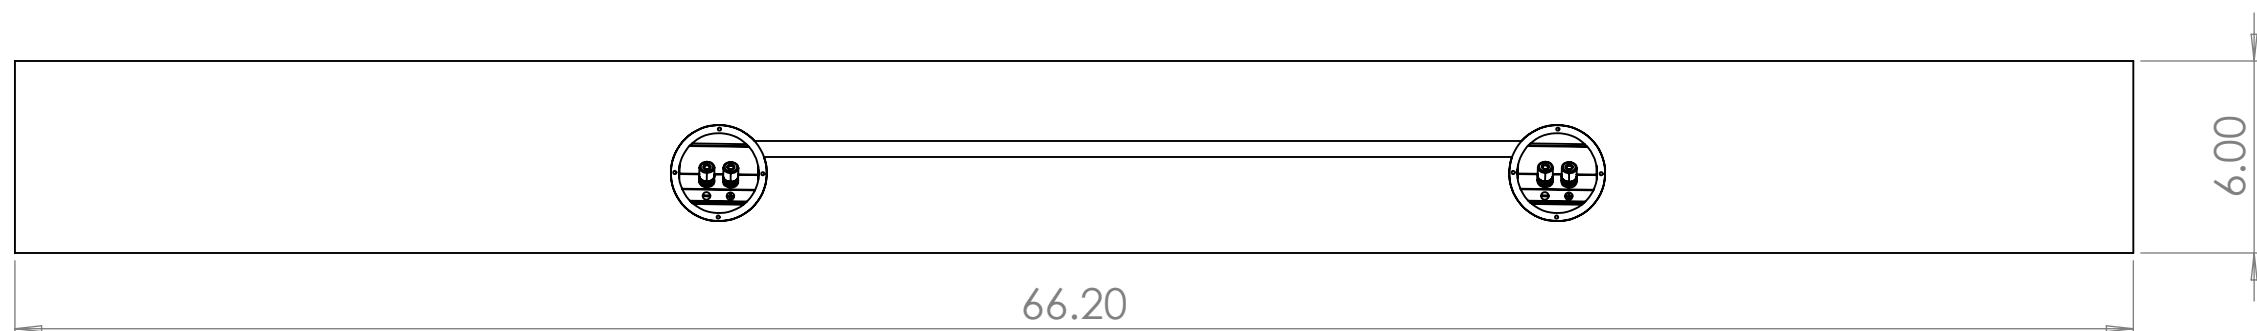

4

3

2

1

Note:
While the rest of the specifications are the same, the length of the soundbar is model dependent, denoted in the table below:

Model	Frame Length (Black)	Frame Length (Frame Colors)
Fusion Frame 55" Stereo	48.7"	48.9"
Fusion Frame 65" Stereo	57.4"	57.6"
Fusion Frame 75" Stereo	66.2"	66.4"
Fusion Frame 85" Stereo	75.0"	75.2"

UNLESS OTHERWISE SPECIFIED:		DRAWN	NAME	DATE
DIMENSIONS ARE IN INCHES		CHECKED		
TOLERANCES:		ENG APPR.		
FRACTIONAL ±		MFG APPR.		
ANGULAR: MACH ± BEND ±		Q.A.		
TWO PLACE DECIMAL ±		COMMENTS:		
THREE PLACE DECIMAL ±				
INTERPRET GEOMETRIC TOLERANCING PER:				
MATERIAL				
FINISH				
NEXT ASSY	USED ON			
APPLICATION				
DO NOT SCALE DRAWING				

TITLE:
Fusion Frame 75" Stereo

SIZE DWG. NO. REV
C

SCALE: 1:6 WEIGHT:

4

3

2

1

D

D

C

C

B

B

A

A