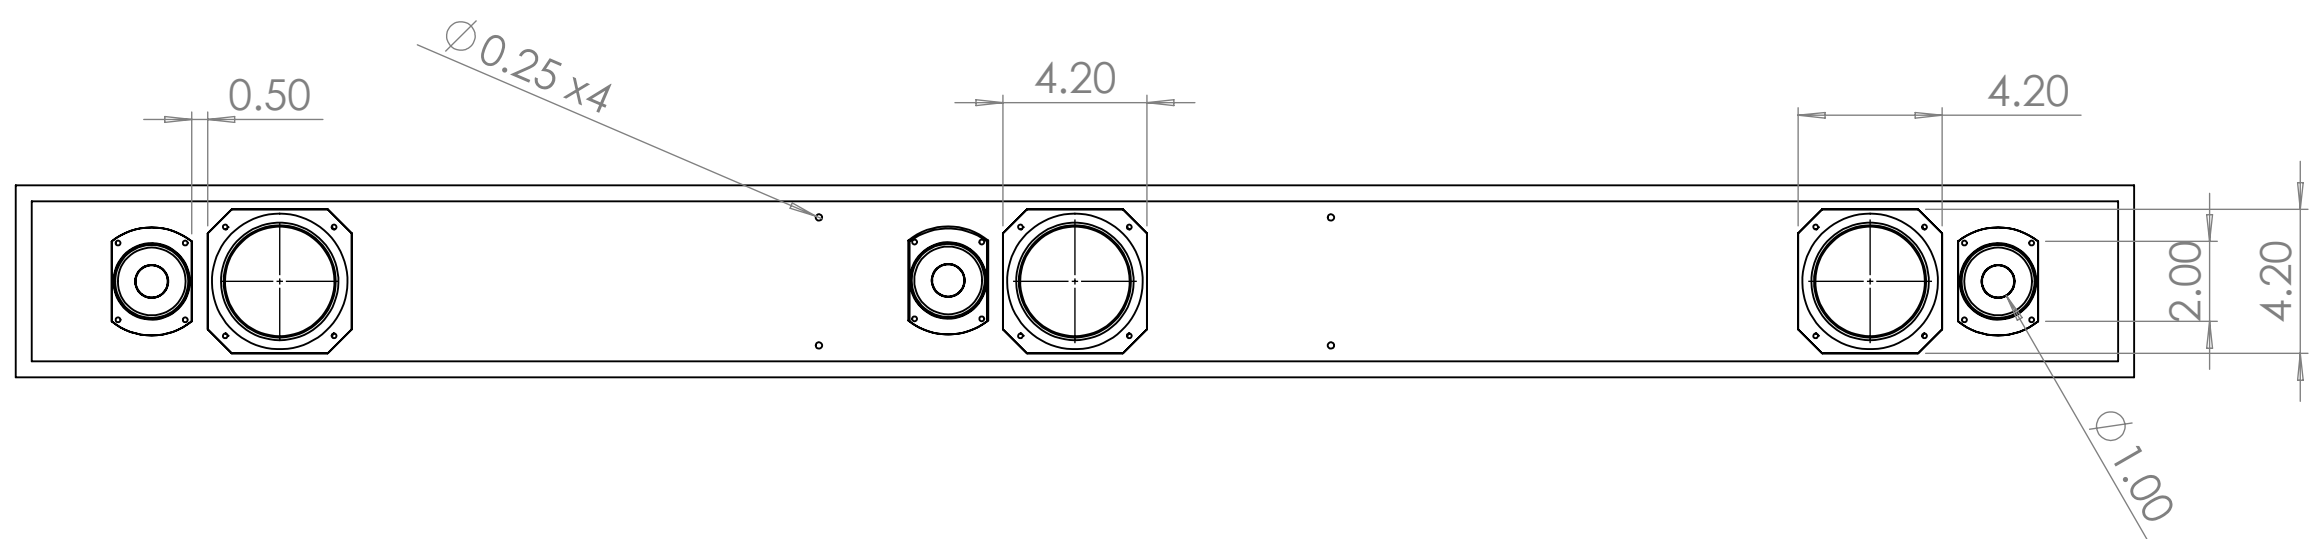

4

3

2

1

Note:
While the rest of the specifications are the same, the length of the soundbar is model dependent, denoted in the table below:

Model	Frame Length (Black)	Frame Length (Frame Colors)
Fusion Frame 55" LCR	48.7"	48.9"
Fusion Frame 65" LCR	57.4"	57.6"
Fusion Frame 75" LCR	66.2"	66.4"
Fusion Frame 85" LCR	75.0"	75.2"

UNLESS OTHERWISE SPECIFIED:		DRAWN	NAME	DATE
DIMENSIONS ARE IN INCHES		CHECKED		
TOLERANCES:		ENG APPR.		
FRACTIONAL ±		MFG APPR.		
ANGULAR: MACH ± BEND ±		Q.A.		
TWO PLACE DECIMAL ±		COMMENTS:		
THREE PLACE DECIMAL ±				
INTERPRET GEOMETRIC TOLERANCING PER:				
MATERIAL				
FINISH				
NEXT ASSY	USED ON			
APPLICATION				
DO NOT SCALE DRAWING				

TITLE:
Fusion Frame 75" LCR

SIZE DWG. NO. REV
C
SCALE: 1:6 WEIGHT:

4

3

2

1

A

A