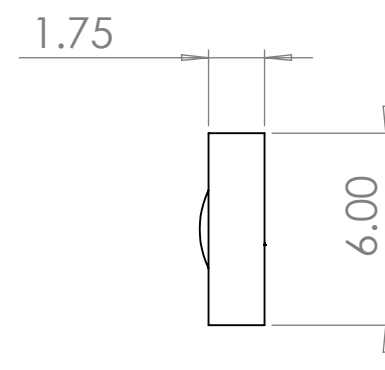

4

3

2

1

Note:
While the rest of the specifications are the same, the length of the soundbar is model dependent, denoted in the table below:

Model	Frame Length (Black)	Frame Length (Frame Colors)
Fusion Frame 55" Stereo	48.7"	48.9"
Fusion Frame 65" Stereo	57.4"	57.6"
Fusion Frame 75" Stereo	66.2"	66.4"
Fusion Frame 85" Stereo	75.0"	75.2"