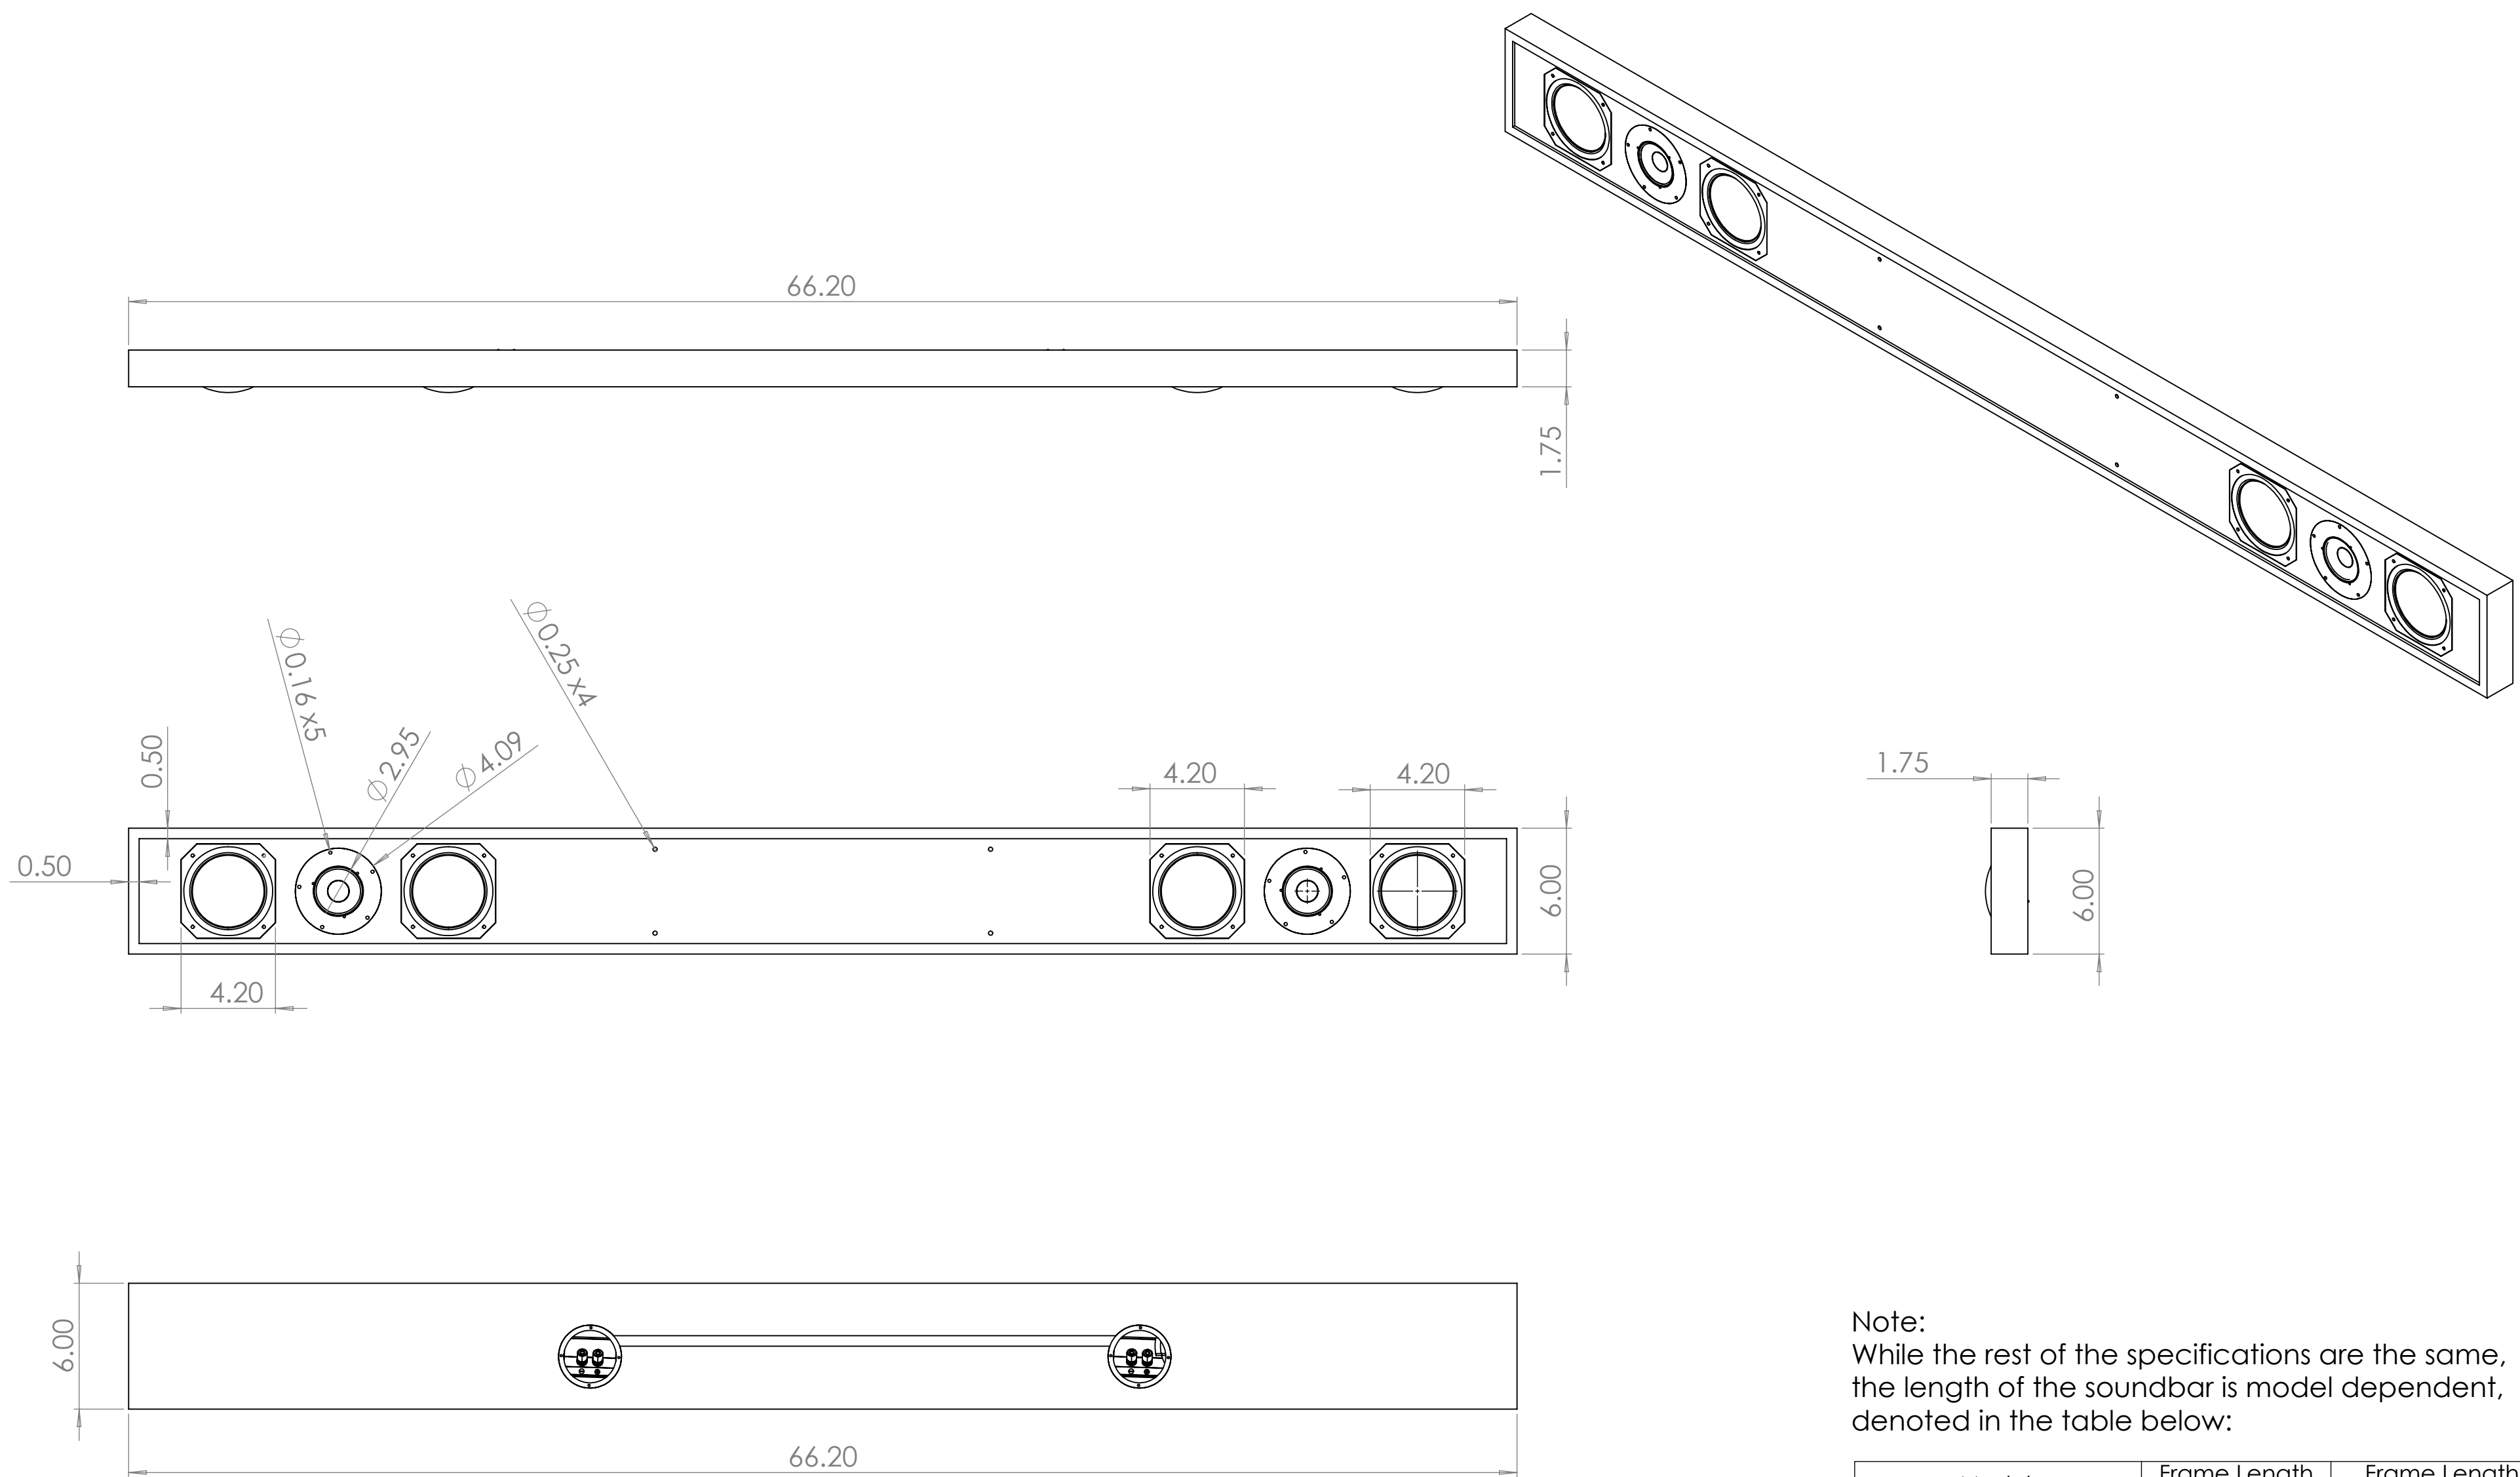

4

3

2

1

D

D

C

C

B

B

A

A

Note:
While the rest of the specifications are the same, the length of the soundbar is model dependent, denoted in the table below:

Model	Frame Length (Black)	Frame Length (Frame Colors)
Fusion Frame 55" Stereo	48.7"	48.9"
Fusion Frame 65" Stereo	57.4"	57.6"
Fusion Frame 75" Stereo	66.2"	66.4"
Fusion Frame 85" Stereo	75.0"	75.2"

UNLESS OTHERWISE SPECIFIED:		NAME	DATE
DIMENSIONS ARE IN INCHES		DRAWN	
TOLERANCES:		CHECKED	
FRACTIONAL ±		ENG APPR.	
ANGULAR: MACH ± BEND ±		MFG APPR.	
TWO PLACE DECIMAL ±		Q.A.	
THREE PLACE DECIMAL ±		COMMENTS:	
INTERPRET GEOMETRIC TOLERANCING PER:			
MATERIAL			
FINISH			
NEXT ASSY	USED ON		
APPLICATION			
DO NOT SCALE DRAWING			

TITLE:
Fusion Frame 75" Stereo DX Upgrade

SIZE DWG. NO. REV
C

SCALE: 1:6 WEIGHT: