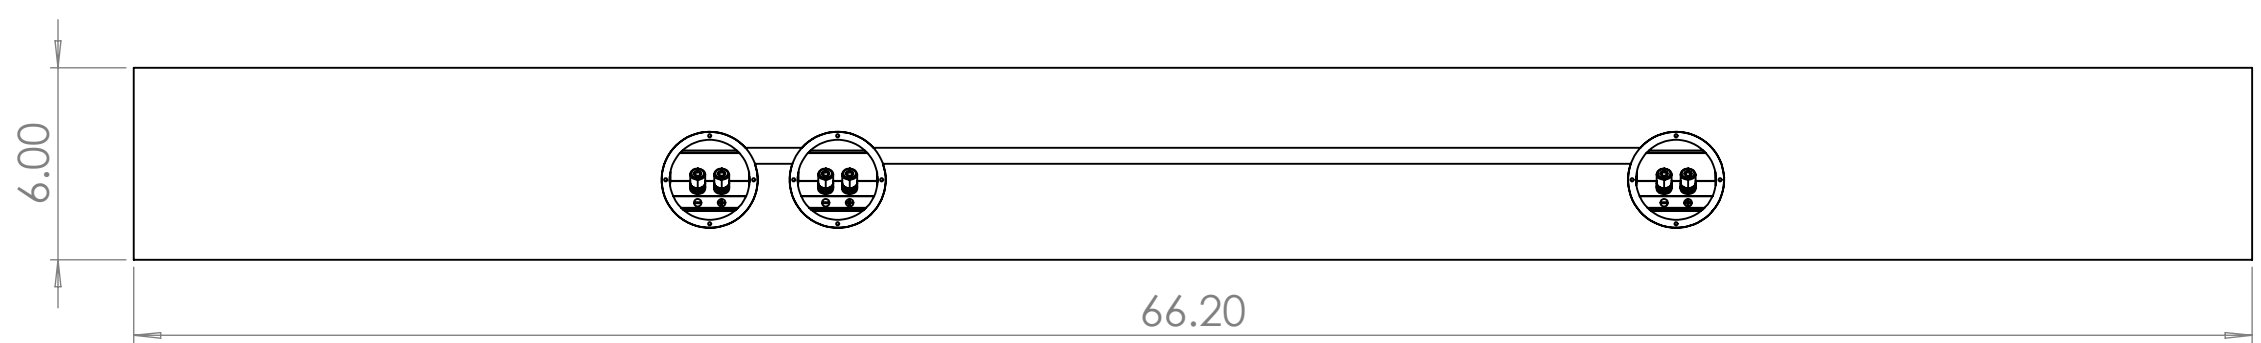

4

3

2

1

Note:
While the rest of the specifications are the same, the length of the soundbar is model dependent, denoted in the table below:

Model	Frame Length (Black)	Frame Length (Frame Colors)
Fusion Frame 55" LCR	48.7"	48.9"
Fusion Frame 65" LCR	57.4"	57.6"
Fusion Frame 75" LCR	66.2"	66.4"
Fusion Frame 85" LCR	75.0"	75.2"

UNLESS OTHERWISE SPECIFIED:		DRAWN	NAME	DATE
DIMENSIONS ARE IN INCHES		CHECKED		
TOLERANCES:		ENG APPR.		
FRACTIONAL ±		MFG APPR.		
ANGULAR: MACH ± BEND ±		Q.A.		
TWO PLACE DECIMAL ±		COMMENTS:		
THREE PLACE DECIMAL ±				
INTERPRET GEOMETRIC TOLERANCING PER:				
MATERIAL				
FINISH				
NEXT ASSY	USED ON			
APPLICATION				
DO NOT SCALE DRAWING				

TITLE:
Fusion Frame 75" LCR

SIZE DWG. NO. REV
C
SCALE: 1:6 WEIGHT:

4

3

2

1

A

A