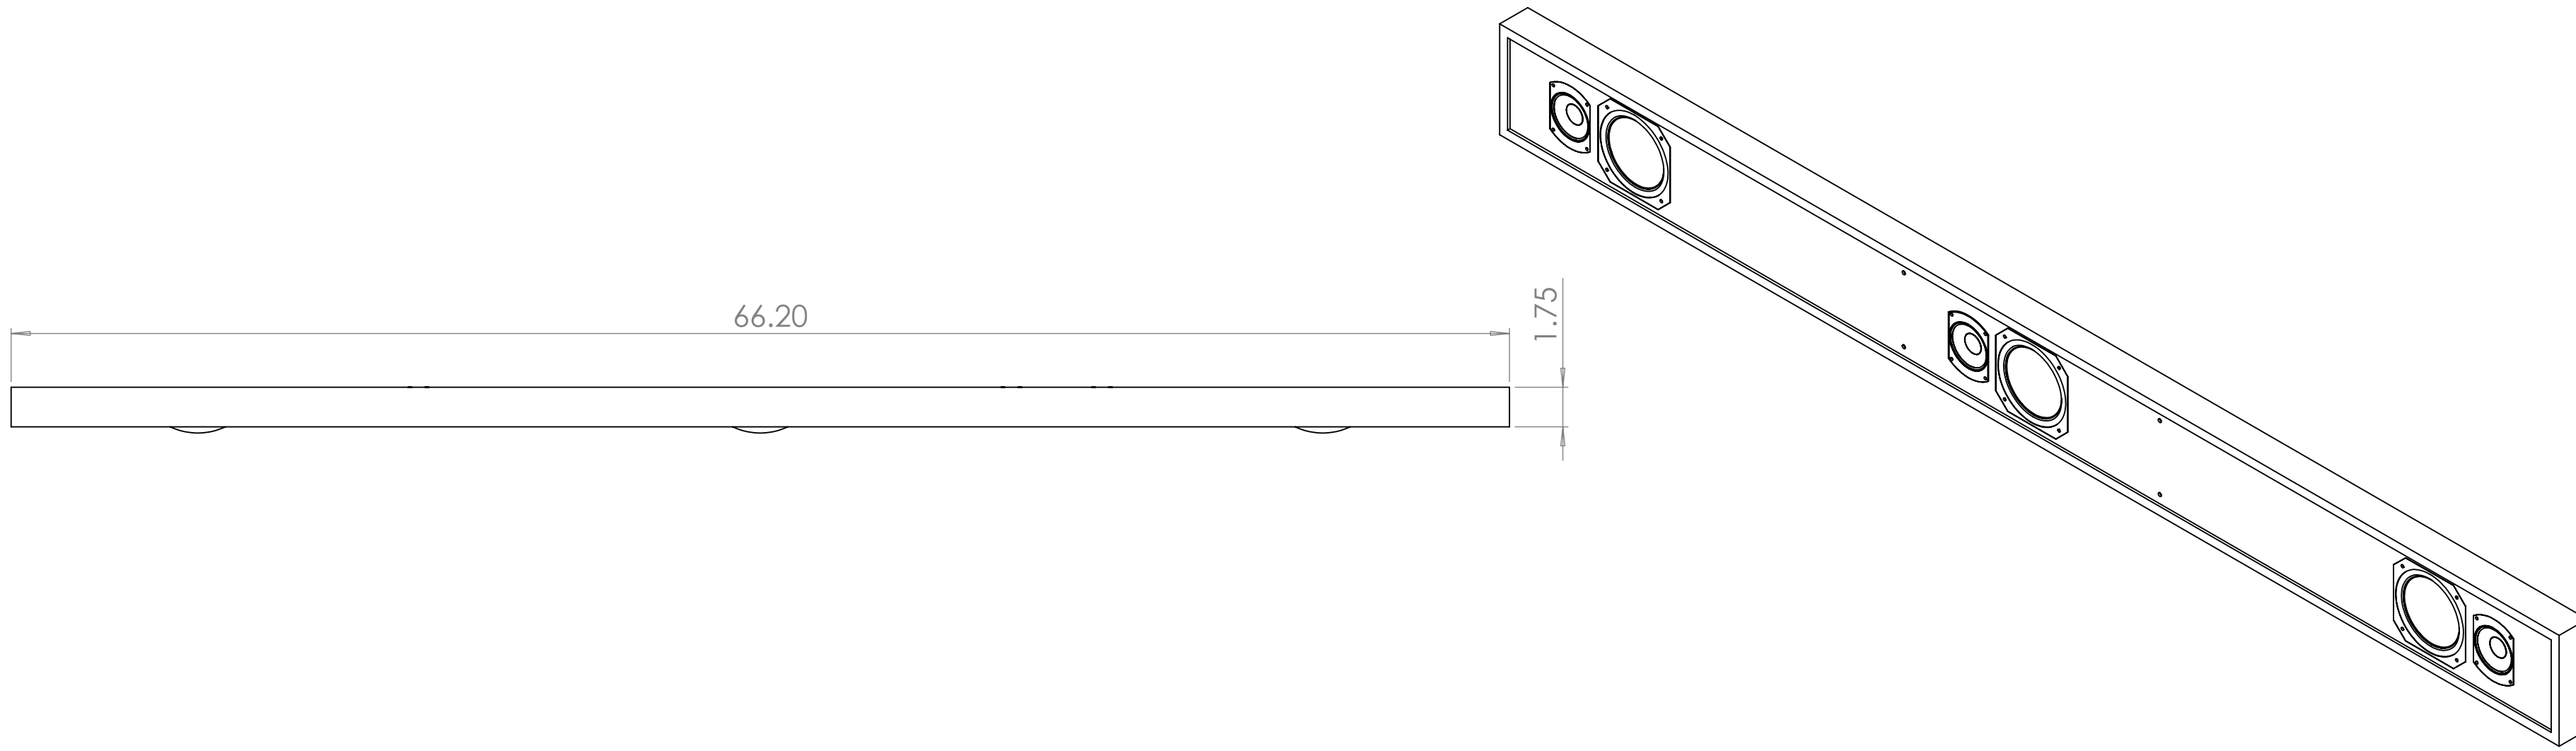

4

3

2

1

Note:
While the rest of the specifications are the same, the length of the soundbar is model dependent, denoted in the table below:

Model	Frame Length (Black)	Frame Length (Frame Colors)
Fusion Frame 55" LCR	48.7"	48.9"
Fusion Frame 65" LCR	57.4"	57.6"
Fusion Frame 75" LCR	66.2"	66.4"
Fusion Frame 85" LCR	75.0"	75.2"

UNLESS OTHERWISE SPECIFIED:		DRAWN	NAME	DATE
DIMENSIONS ARE IN INCHES		CHECKED		
TOLERANCES:		ENG APPR.		
FRACTIONAL ±		MFG APPR.		
ANGULAR: MACH ± BEND ±		Q.A.		
TWO PLACE DECIMAL ±		COMMENTS:		
THREE PLACE DECIMAL ±				
INTERPRET GEOMETRIC TOLERANCING PER:				
MATERIAL				
FINISH				
NEXT ASSY	USED ON			
APPLICATION				
DO NOT SCALE DRAWING				

TITLE:
Fusion Frame 75" LCR

SIZE DWG. NO. REV
C
SCALE: 1:6 WEIGHT:

4

3

2

1

A

A