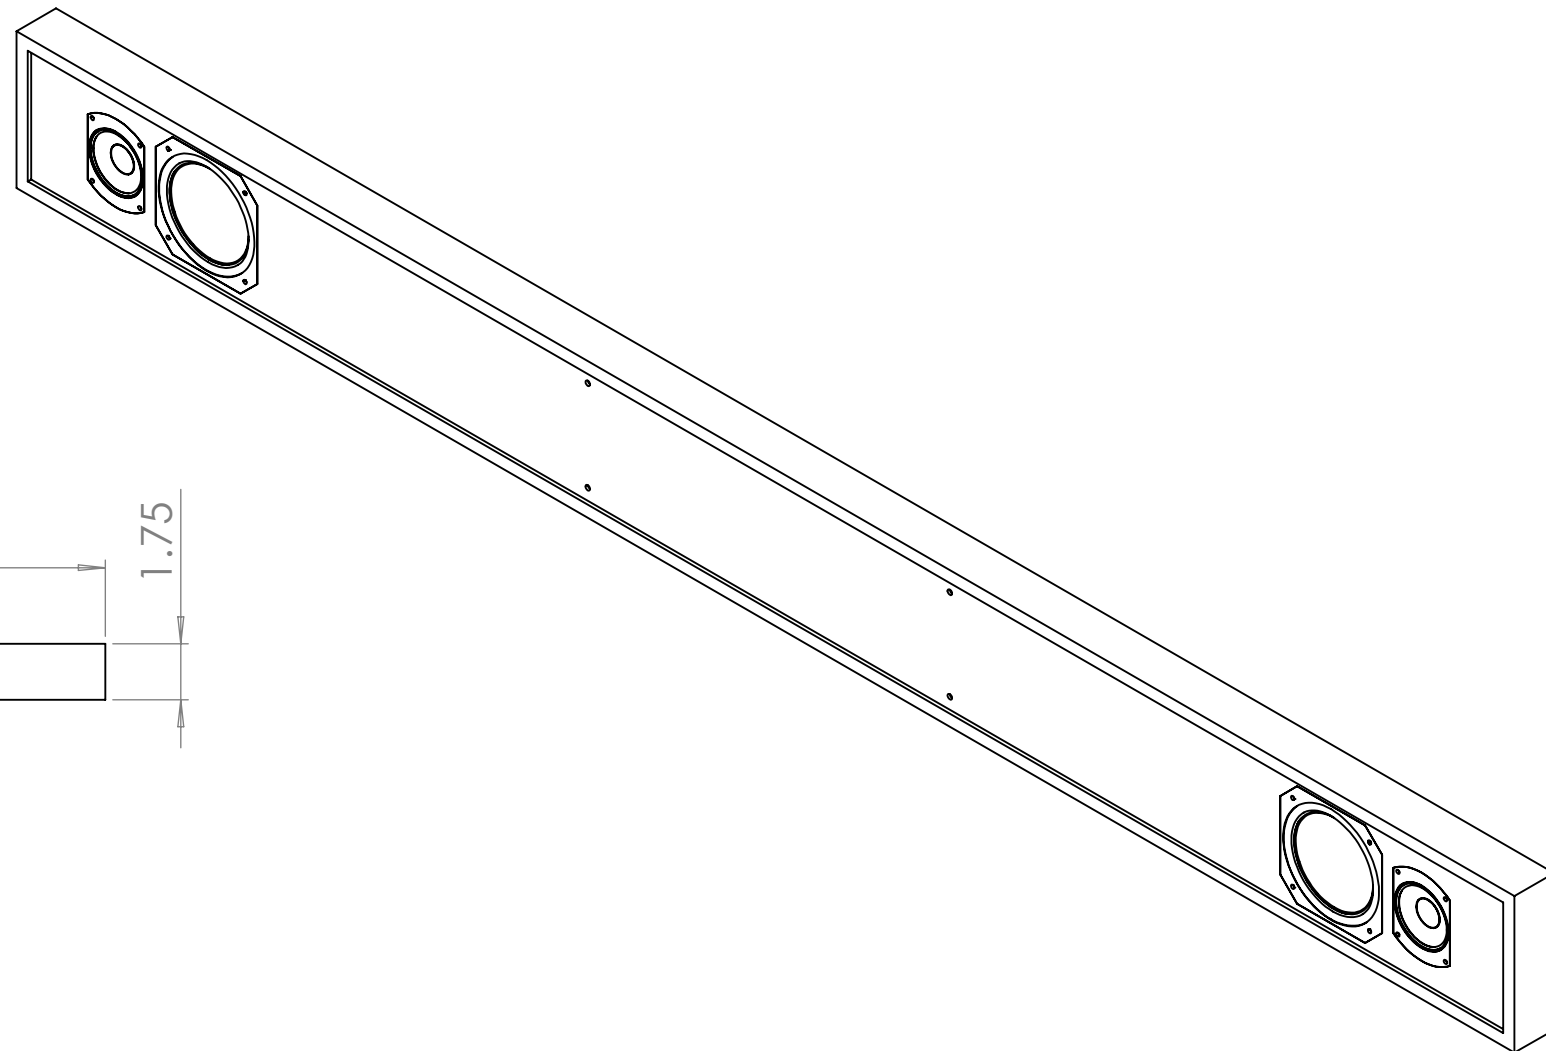

4

3

2

1

Note:
While the rest of the specifications are the same, the length of the soundbar is model dependent, denoted in the table below:

Model	Frame Length (Black)	Frame Length (Frame Colors)
Fusion Frame 55" Stereo	48.7"	48.9"
Fusion Frame 65" Stereo	57.4"	57.6"
Fusion Frame 75" Stereo	66.2"	66.4"
Fusion Frame 85" Stereo	75.0"	75.2"

UNLESS OTHERWISE SPECIFIED:		DRAWN	NAME	DATE
DIMENSIONS ARE IN INCHES		CHECKED		
TOLERANCES:		ENG APPR.		
FRACTIONAL ±		MFG APPR.		
ANGULAR: MACH ± BEND ±		Q.A.		
TWO PLACE DECIMAL ±		COMMENTS:		
THREE PLACE DECIMAL ±				
INTERPRET GEOMETRIC TOLERANCING PER:				
MATERIAL				
FINISH				
NEXT ASSY	USED ON			
APPLICATION				
DO NOT SCALE DRAWING				

TITLE:
Fusion Frame 75" Stereo

SIZE DWG. NO. REV
C

SCALE: 1:6 WEIGHT:

4

3

2

1

D

D

C

C

B

B

A

A